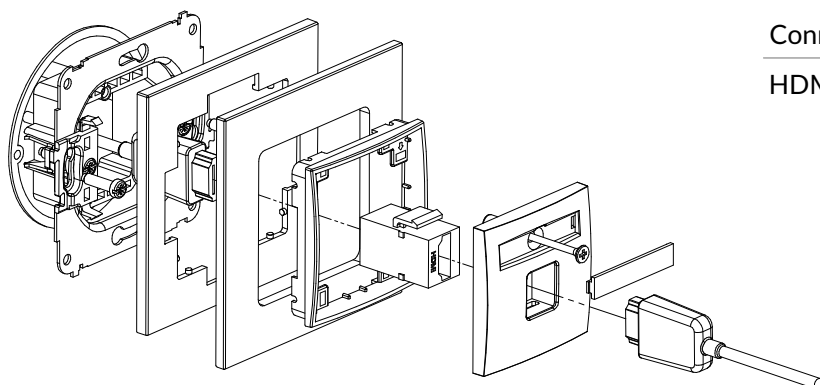

IGBNCBO-1 + ...IRSK-1

BNC single socket mechanism without destruction field + universal square glass effect frame

Connection type	Connection
BNC	Screwed

IHDMI-3 + ...IRSK-1

4K HDMI 2.0 single socket mechanism + universal square glass effect frame

Connection type	Connection
HDMI	1 x HDMI socket female

IHDMIBO-3 + ...IRSK-1

4K HDMI 2.0 single socket mechanism without destription field + universal square glass effect frame

Connection type	Connection
HDMI	1 x HDMI socket female