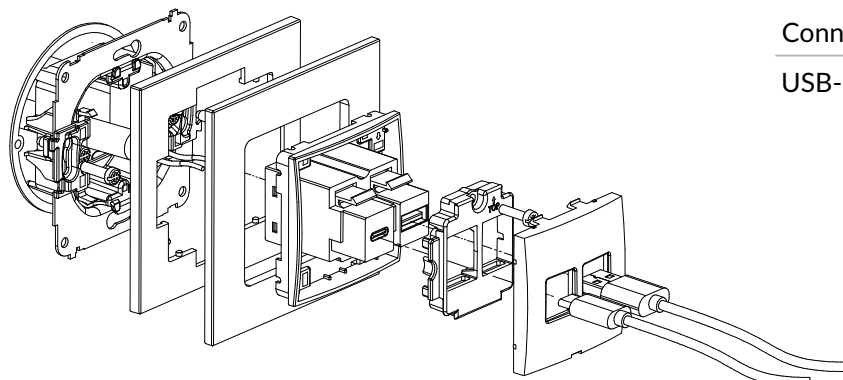

ICUSB-7 + ...IRSK-1

Double USB charger mechanism 2xUSB C, 20W max. + universal square glass effect frame

Connection type	Connection
USB-C	Screw clamps

ICUSBBO-7 + ...IRSK-1

Double USB charger mechanism 2xUSB C, 20W max., without description field + universal square glass effect frame

Connection type	Connection
USB-C	Screw clamps

ICUSB-8 + ...IRSK-1

Dual USB charger mechanism USB C + USB A, 20W max. + universal square glass effect frame

Connection type	Connection
USB-C + USB-A	Screw clamps

ICUSBBO-8 + ...IRSK-1

Dual USB charger mechanism USB C + USB A, 20W max., without description field + universal square glass effect frame

Connection type	Connection
USB-C + USB-A	Screw clamps

IGUSB-1 + ...IRSK-1