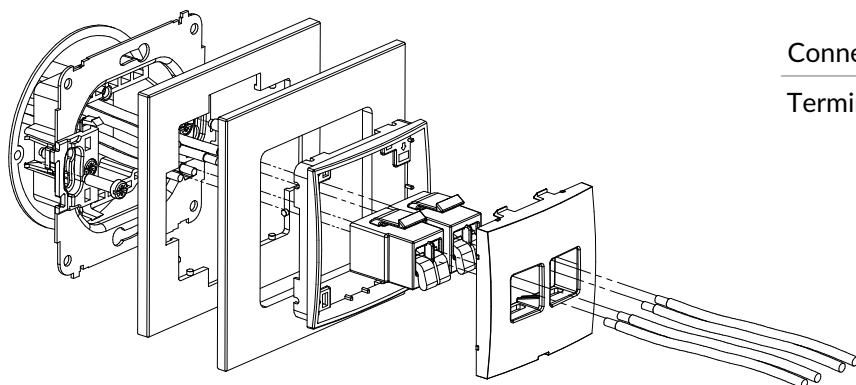

Single loudspeaker socket (2,5mm²) mechanism without destruction field + universal square glass effect frame

Connection type	Connection
Terminal	Screw clamps

IGG-2 + ...IRSK-1

Double loudspeaker socket (2,5mm²) mechanism + universal square glass effect frame

Connection type	Connection
Terminal	Screw clamps

IGGBO-2 + ...IRSK-1

Double loudspeaker socket (2,5mm²) mechanism without destription field + universal square glass effect frame

Connection type	Connection
Terminal	Screw clamps