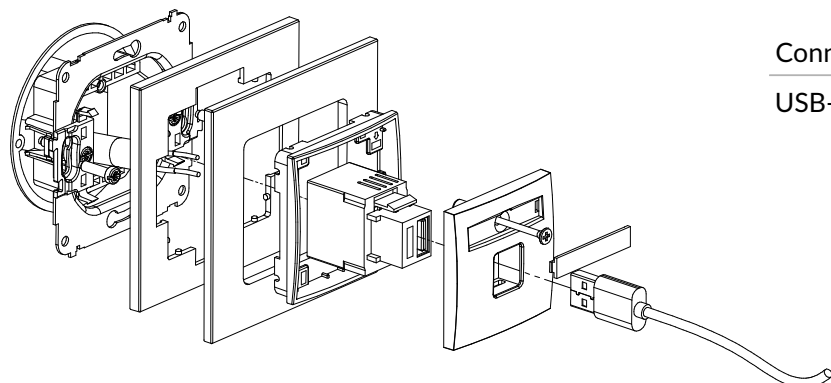

IGHKBO + ...IRSK-1

4K HDMI 2.0 single socket mechanism + single computer socket mechanism 1xRJ45, cat. 5e, 8-contact without destruction field + universal square glass effect frame

Connection type	Connection
HDMI, 1 x Rj45 8-kontakt	1 x HDMI socket female / Clamp penetrating insulation

ICUSB-1 + ...IRSK-1

Single USB charger mechanism USB A, 5W max., 5V, 1A + universal square glass effect frame

Connection type	Connection
USB-A	Screw clamps

ICUSBBO-1 + ...IRSK-1

Single USB charger mechanism USB A, 5W max., 5V, 1A, without description field + universal square glass effect frame

Connection type	Connection
USB-A	Screw clamps

ICUSB-3 + ...IRSK-1

Single USB charger mechanism USB A, 10W max., 5V, 2A + universal square glass effect frame

Connection type	Connection
USB-A	Screw clamps

ICUSBBO-3 + ...IRSK-1