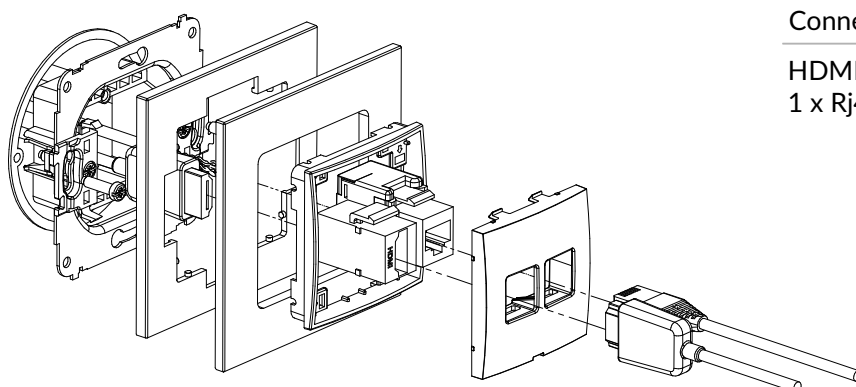

IGHK + ...IRSK-1

4K HDMI 2.0 single socket mechanism + single computer socket mechanism 1xRJ45, cat. 5e, 8-contact + universal square glass effect frame

Connection type	Connection
HDMI, 1 x Rj45 8-kontakt	1 x HDMI socket female / Clamp penetrating insulation

IGHKBO + ...IRSK-1

4K HDMI 2.0 single socket mechanism + single computer socket mechanism 1xRJ45, cat. 5e, 8-contact without destruction field + universal square glass effect frame

Connection type	Connection
HDMI, 1 x Rj45 8-kontakt	1 x HDMI socket female / Clamp penetrating insulation