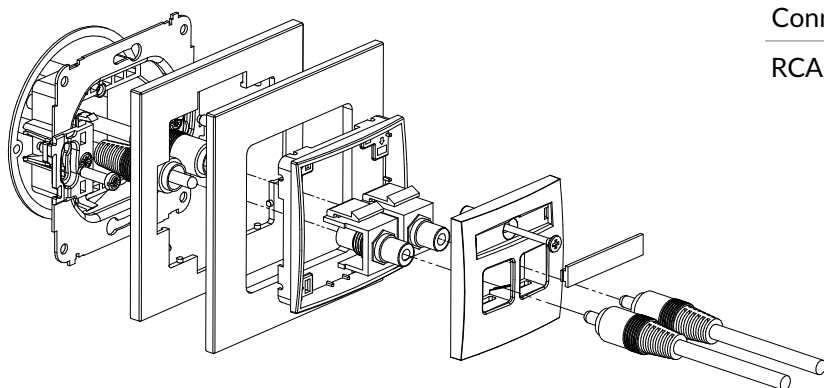

Connection type	Connection
RCA gold-plated	2 x RCA (cinch) female, white and red marker, gold plated

IGRCABO-2 + ...IRSK-1

RCA double socket (cinch type - white and red, gold-plated) mechanism without destription field + universal square glass effect frame