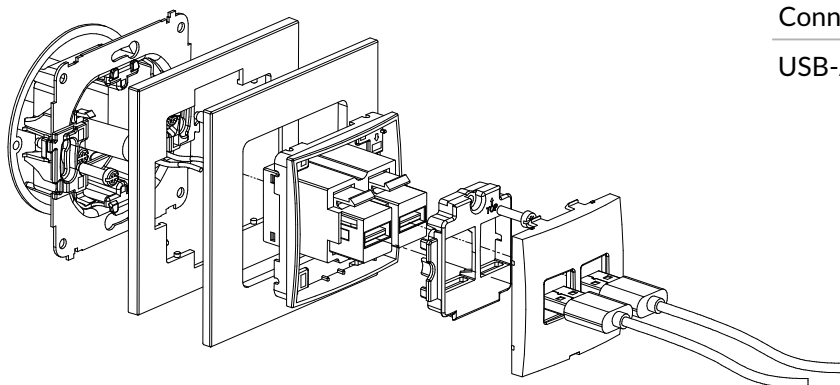

Connection type	Connection
USB-A	Screw clamps

ICUSB-3 + ...IRSK-1

Single USB charger mechanism USB A, 10W max., 5V, 2A + universal square glass effect frame

Connection type	Connection
USB-A	Screw clamps

ICUSBBO-3 + ...IRSK-1

Single USB charger mechanism USB A, 10W max., 5V, 2A, without description field + universal square glass effect frame

Connection type	Connection
USB-A	Screw clamps

ICUSB-6 + ...IRSK-1

Double USB charger mechanism 2xUSB A, 15,5W max., 5V, 3.1A + universal square glass effect frame

Connection type	Connection
USB-A	Screw clamps

ICUSBBO-6 + ...IRSK-1

Double USB charger mechanism 2xUSB A, 15,5W max., 5V, 3.1A, without description field + universal square glass effect frame

Connection type	Connection
USB-A	Screw clamps