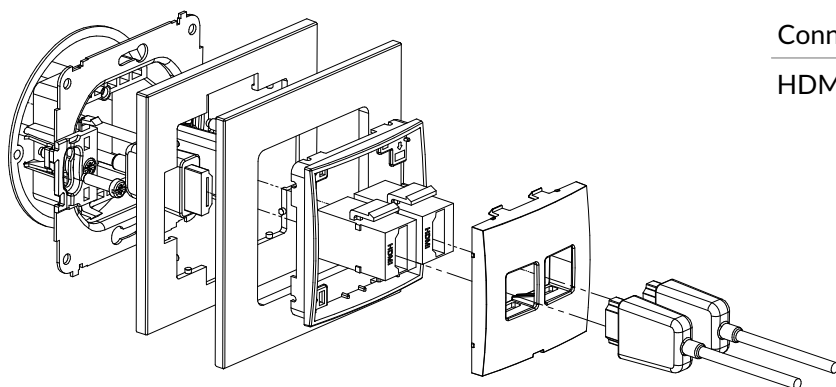

Connection type	Connection
HDMI	1 x HDMI socket female

IHDMIBO-3 + ...IRSK-1

4K HDMI 2.0 single socket mechanism without destription field + universal square glass effect frame

Connection type	Connection
HDMI	1 x HDMI socket female

IHDMI-4 + ...IRSK-1

4K HDMI 2.0 double socket mechanism + universal sqare glass effect frame

Connection type	Connection
HDMI	2 x HDMI socket female

IHDMIBO-4 + ...IRSK-1

4K HDMI 2.0 double socket mechanism without destription field + universal square glass effect frame

Connection type	Connection
HDMI	2 x HDMI socket female

IHDMI-5 + ...IRSK-1

8K HDMI 2.1 single socket mechanism + universal square glass effect frame

Connection type	Connection
HDMI	1 x HDMI socket female