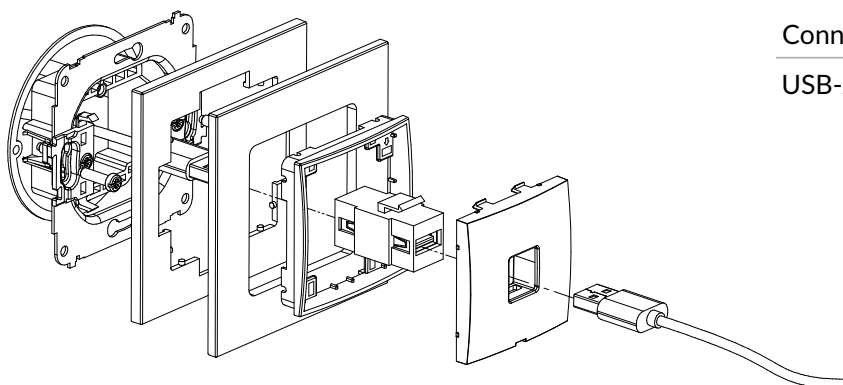

Connection type	Connection
USB-C	Screw clamps

ICUSB-8 + ...IRSK-1

Dual USB charger mechanism USB C + USB A, 20W max. + universal square glass effect frame

Connection type	Connection
USB-C + USB-A	Screw clamps

ICUSBBO-8 + ...IRSK-1

Dual USB charger mechanism USB C + USB A, 20W max., without description field + universal square glass effect frame

Connection type	Connection
USB-C + USB-A	Screw clamps

IGUSB-1 + ...IRSK-1

USB A-A 2.0 single socket mechanism + universal square glass effect frame

Connection type	Connection
USB-A 2.0	1 x USB-A socket female

IGUSBBO-1 + ...IRSK-1

USB A-A 2.0 single socket mechanism without description field + universal square glass effect frame