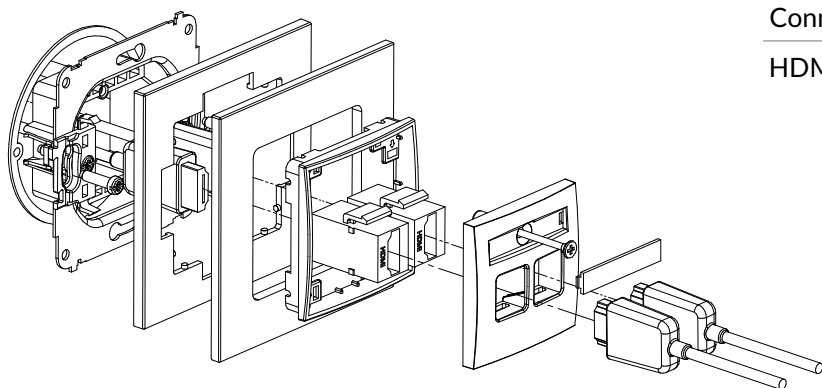

IGBNCBO-1 + ...IRSK-1

BNC single socket mechanism without destruction field + universal square glass effect frame

Connection type	Connection
BNC	Screwed

IHDMI-3 + ...IRSK-1

4K HDMI 2.0 single socket mechanism + universal square glass effect frame

Connection type	Connection
HDMI	1 x HDMI socket female

IHDMIBO-3 + ...IRSK-1

4K HDMI 2.0 single socket mechanism without destription field + universal square glass effect frame

Connection type	Connection
HDMI	1 x HDMI socket female

IHDMI-4 + ...IRSK-1

4K HDMI 2.0 double socket mechanism + universal sqare glass effect frame

Connection type	Connection
HDMI	2 x HDMI socket female

IHDMIBO-4 + ...IRSK-1

4K HDMI 2.0 double socket mechanism without destription field + universal square glass effect frame