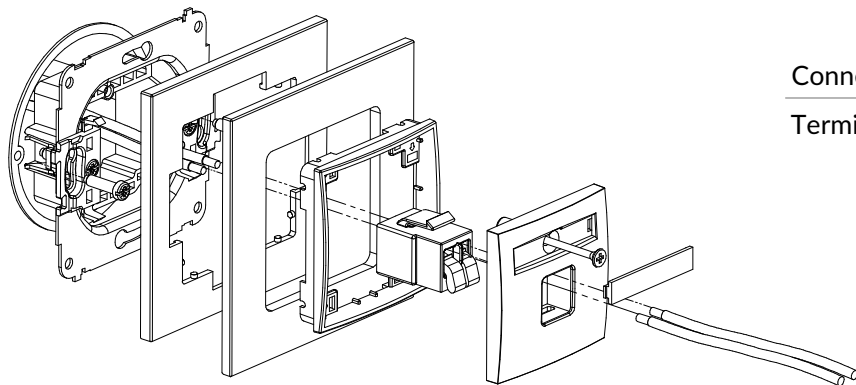

ICON SERIES MULTIMEDIA SOCKETS CONNECTION METHOD

IGG-1 + ...IRSK-1

Single loudspeaker socket (2,5mm²) mechanism + universal square glass effect frame

Connection type	Connection
Terminal	Screw clamps

IGGBO-1 + ...IRSK-1

Single loudspeaker socket (2,5mm²) mechanism without destruction field + universal square glass effect frame

Connection type	Connection
Terminal	Screw clamps

IGG-2 + ...IRSK-1

Double loudspeaker socket (2,5mm²) mechanism + universal square glass effect frame