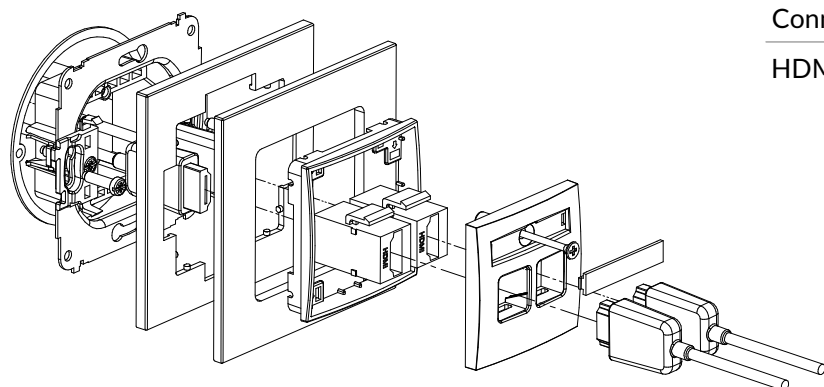

Connection type	Connection
HDMI	2 x HDMI socket female

IHDMI-5 + ...IRSK-1

8K HDMI 2.1 single socket mechanism + universal square glass effect frame

Connection type	Connection
HDMI	1 x HDMI socket female

IHDMIBO-5 + ...IRSK-1

8K HDMI 2.1 single socket mechanism without destription field + universal sqare glass effect frame

Connection type	Connection
HDMI	1 x HDMI socket female

IHDMI-6 + ...IRSK-1

8K HDMI 2.1 double socket mechanism + universal square glass effect frame

Connection type	Connection
HDMI	2 x HDMI socket female

IHDMIBO-6 + ...IRSK-1

8K HDMI 2.1 double socket mechanism without destruction field + universal square glass effect frame

Connection type	Connection
HDMI	2 x HDMI socket female