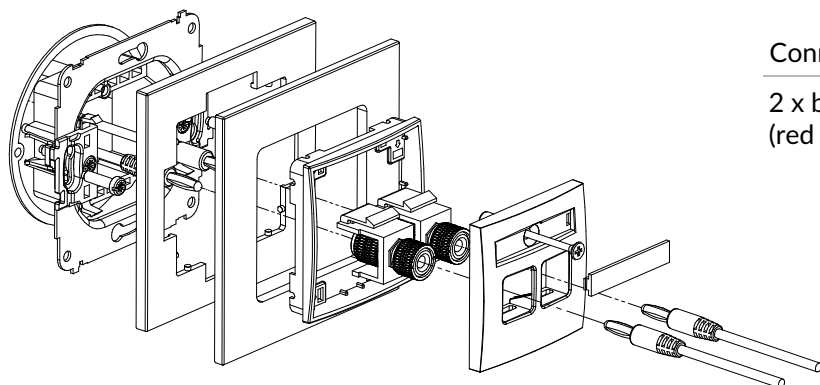

IGG-4 + ...IRSK-1

Single loudspeaker socket (banana type - red and black, gold-plated, 4mm², twisted) + universal square glass effect frame

Connection type	Connection

2 x banana gold plated (red and black)	Screwed

IGGBO-4 + ...IRSK-1

Single loudspeaker socket (banana type - red and black, gold-plated, 4mm², twisted) mechanism without destription field + universal square glass effect frame