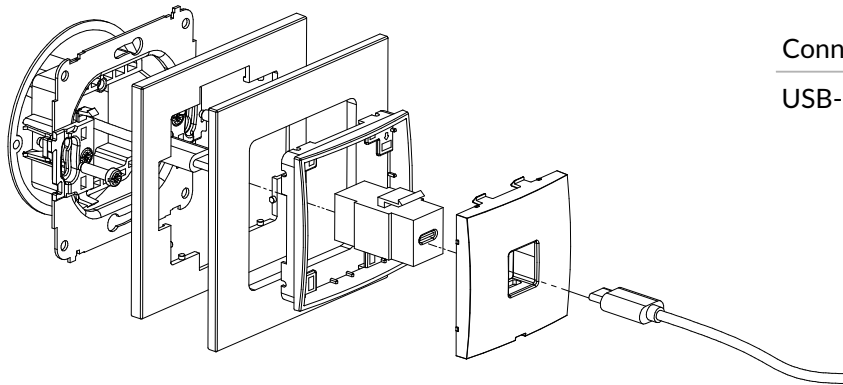

Connection type	Connection
2xUSB-A 3.0	1 x USB-A socket female

IGUSBBO-6 + ...IRSK-1

2xUSB A-A 3.0 double socket mechanism without destription field + universal square glass effect frame

Connection type	Connection
2xUSB-A 3.0	1 x USB-A socket female

IGUSB-7 + ...IRSK-1

USB C-C single socket mechanism + universal square glass effect frame

Connection type	Connection
USB-C	1 x USB-C socket female

IGUSBBO-7 + ...IRSK-1

USB C-C single socket mechanism without destruction field + universal square glass effect frame

Connection type	Connection
USB-C	1 x USB-C socket female

IGUSB-8 + ...IRSK-1

USB C-C single socket mechanism + universal square glass effect frame

Connection type	Connection
USB-C	2 x USB-C socket female