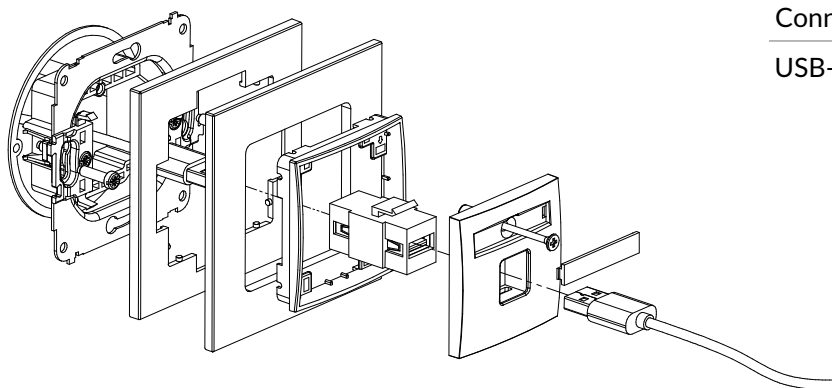

Connection type	Connection
USB-C	Screw clamps

ICUSB-8 + ...IRSK-1

Dual USB charger mechanism USB C + USB A, 20W max. + universal square glass effect frame

Connection type	Connection
USB-C + USB-A	Screw clamps

ICUSBBO-8 + ...IRSK-1

Dual USB charger mechanism USB C + USB A, 20W max., without description field + universal square glass effect frame

Connection type	Connection
USB-C + USB-A	Screw clamps

IGUSB-1 + ...IRSK-1

USB A-A 2.0 single socket mechanism + universal square glass effect frame

Connection type	Connection
USB-A 2.0	1 x USB-A socket female

IGUSBBO-1 + ...IRSK-1

USB A-A 2.0 single socket mechanism without description field + universal square glass effect frame