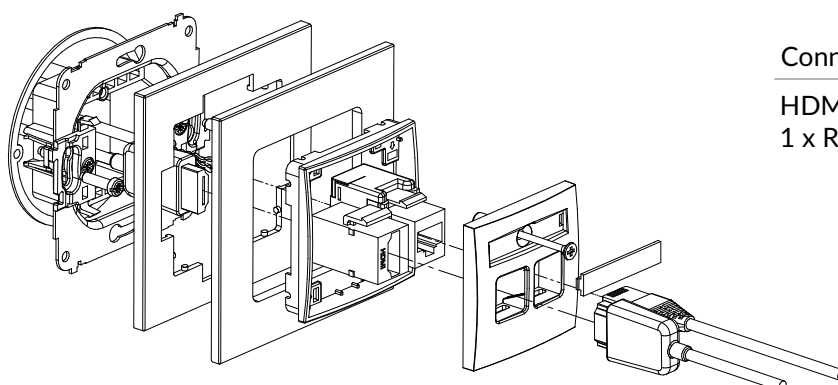

IHDMIBO-5 + ...IRSK-1

8K HDMI 2.1 single socket mechanism without destription field + universal sqare glass effect frame

Connection type	Connection
HDMI	1 x HDMI socket female

IHDMI-6 + ...IRSK-1

8K HDMI 2.1 double socket mechanism + universal square glass effect frame

Connection type	Connection
HDMI	2 x HDMI socket female

IHDMIBO-6 + ...IRSK-1

8K HDMI 2.1 double socket mechanism without destruction field + universal square glass effect frame

Connection type	Connection
HDMI	2 x HDMI socket female

IGHK + ...IRSK-1

4K HDMI 2.0 single socket mechanism + single computer socket mechanism 1xRJ45, cat. 5e, 8-contact + universal square glass effect frame

Connection type	Connection
HDMI, 1 x Rj45 8-kontakt	1 x HDMI socket female / Clamp penetrating insulation