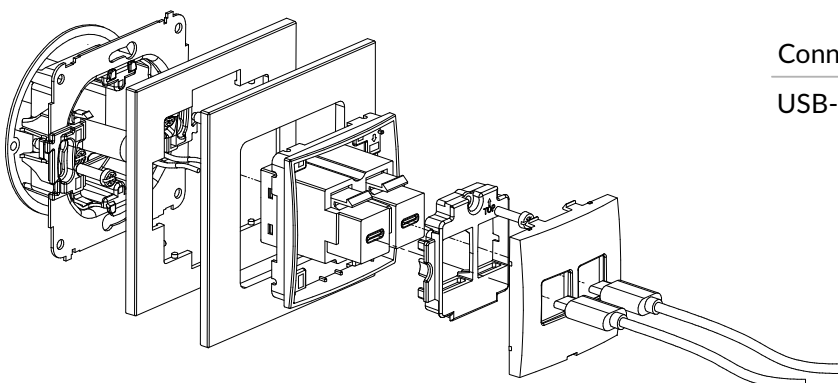

Connection type	Connection
USB-A	Screw clamps

ICUSBBO-6 + ...IRSK-1

Double USB charger mechanism 2xUSB A, 15,5W max., 5V, 3.1A, without description field + universal square glass effect frame

Connection type	Connection
USB-A	Screw clamps

ICUSB-7 + ...IRSK-1

Double USB charger mechanism 2xUSB C, 20W max. + universal square glass effect frame

Connection type	Connection
USB-C	Screw clamps

ICUSBBO-7 + ...IRSK-1

Double USB charger mechanism 2xUSB C, 20W max., without description field + universal square glass effect frame

Connection type	Connection
USB-C	Screw clamps

ICUSB-8 + ...IRSK-1

Dual USB charger mechanism USB C + USB A, 20W max. + universal square glass effect frame

Connection type	Connection
USB-C + USB-A	Screw clamps