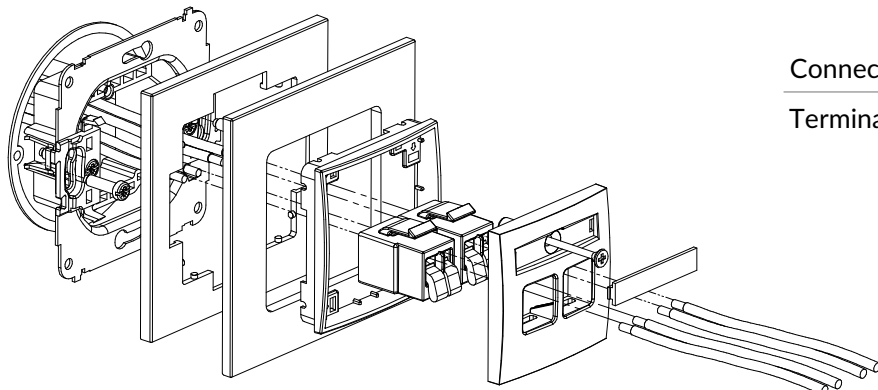

ICON SERIES MULTIMEDIA SOCKETS CONNECTION METHOD

IGG-1 + ...IRSK-1

Single loudspeaker socket (2,5mm²) mechanism + universal square glass effect frame

Connection type	Connection
Terminal	Screw clamps

IGGBO-1 + ...IRSK-1

Single loudspeaker socket (2,5mm²) mechanism without destruction field + universal square glass effect frame

Connection type	Connection
Terminal	Screw clamps

IGG-2 + ...IRSK-1

Double loudspeaker socket (2,5mm²) mechanism + universal square glass effect frame