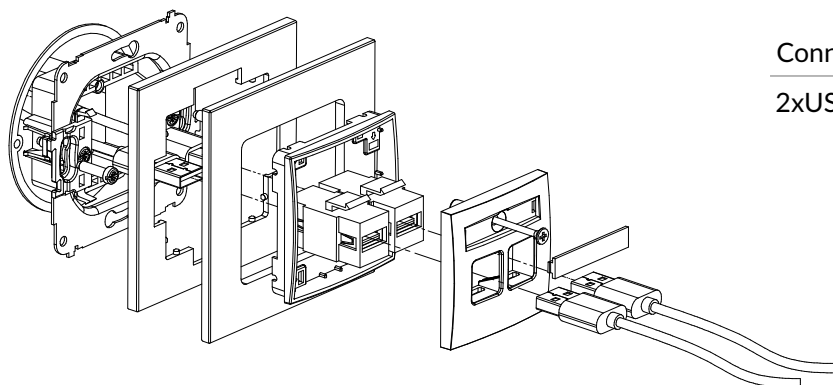

Connection type	Connection
USB-B 2.0	1 x USB-A socket female

IGUSB-5 + ...IRSK-1

USB A-A 3.0 single socket mechanism + universal square glass effect frame

Connection type	Connection
USB-A 3.0	1 x USB-A socket female

IGUSBBO-5 + ...IRSK-1

USB A-A 3.0 single socket mechanism without destription field + universal square glass effect frame

Connection type	Connection
USB-A 3.0	1 x USB-A socket female

IGUSB-6 + ...IRSK-1

2xUSB A-A 3.0 double socket mechanism + universal square glass effect frame

Connection type	Connection
2xUSB-A 3.0	1 x USB-A socket female

IGUSBBO-6 + ...IRSK-1

2xUSB A-A 3.0 double socket mechanism without destription field + universal square glass effect frame

Connection type	Connection
2xUSB-A 3.0	1 x USB-A socket female