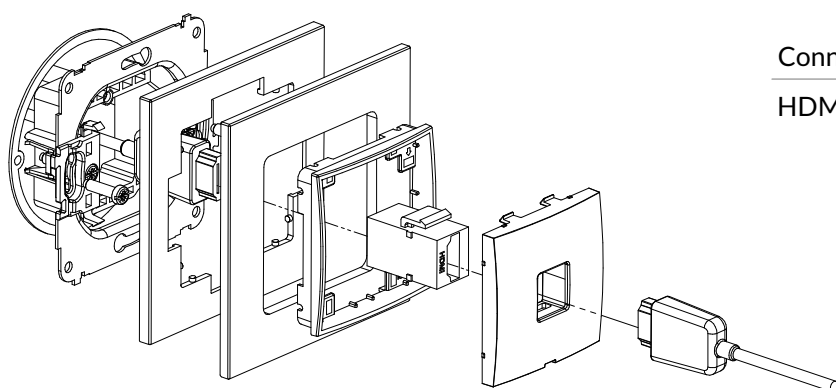

IHDMI-4 + ...IRSK-1

4K HDMI 2.0 double socket mechanism + universal sqare glass effect frame

Connection type	Connection
HDMI	2 x HDMI socket female

IHDMIBO-4 + ...IRSK-1

4K HDMI 2.0 double socket mechanism without destription field + universal square glass effect frame

Connection type	Connection
HDMI	2 x HDMI socket female

IHDMI-5 + ...IRSK-1

8K HDMI 2.1 single socket mechanism + universal square glass effect frame

Connection type	Connection
HDMI	1 x HDMI socket female

IHDMIBO-5 + ...IRSK-1

8K HDMI 2.1 single socket mechanism without destription field + universal sqare glass effect frame

Connection type	Connection
HDMI	1 x HDMI socket female

IHDMI-6 + ...IRSK-1

8K HDMI 2.1 double socket mechanism + universal square glass effect frame