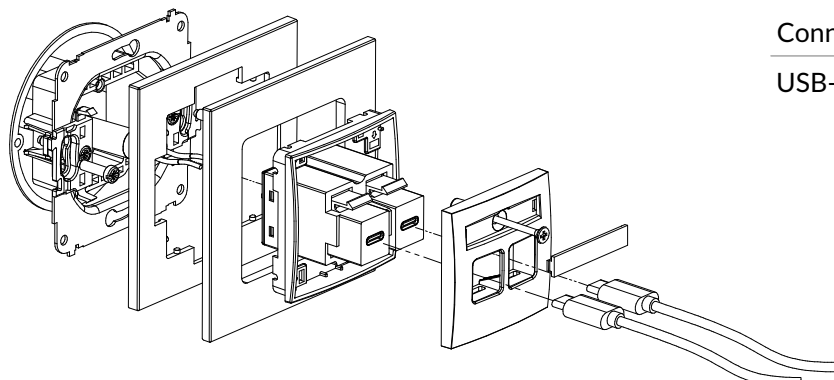

Single USB charger mechanism USB A, 10W max., 5V, 2A, without description field + universal square glass effect frame

Connection type	Connection
USB-A	Screw clamps

ICUSB-6 + ...IRSK-1

Double USB charger mechanism 2xUSB A, 15,5W max., 5V, 3.1A + universal square glass effect frame

Connection type	Connection
USB-A	Screw clamps

ICUSBBO-6 + ...IRSK-1

Double USB charger mechanism 2xUSB A, 15,5W max., 5V, 3.1A, without description field + universal square glass effect frame

Connection type	Connection
USB-A	Screw clamps

ICUSB-7 + ...IRSK-1

Double USB charger mechanism 2xUSB C, 20W max. + universal square glass effect frame

Connection type	Connection
USB-C	Screw clamps

ICUSBBO-7 + ...IRSK-1

Double USB charger mechanism 2xUSB C, 20W max., without description field + universal square glass effect frame