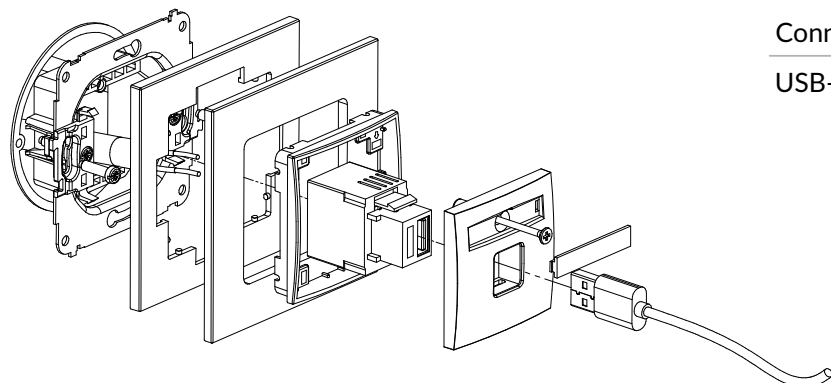

IGHK + ...IRSK-1

4K HDMI 2.0 single socket mechanism + single computer socket mechanism 1xRJ45, cat. 5e, 8-contact + universal square glass effect frame

Connection type	Connection
HDMI, 1 x Rj45 8-kontakt	1 x HDMI socket female / Clamp penetrating insulation

IGHKBO + ...IRSK-1

4K HDMI 2.0 single socket mechanism + single computer socket mechanism 1xRJ45, cat. 5e, 8-contact without destruction field + universal square glass effect frame

Connection type	Connection
HDMI, 1 x Rj45 8-kontakt	1 x HDMI socket female / Clamp penetrating insulation

ICUSB-1 + ...IRSK-1

Single USB charger mechanism USB A, 5W max., 5V, 1A + universal square glass effect frame

Connection type	Connection
USB-A	Screw clamps

ICUSBBO-1 + ...IRSK-1

Single USB charger mechanism USB A, 5W max., 5V, 1A, without description field + universal square glass effect frame