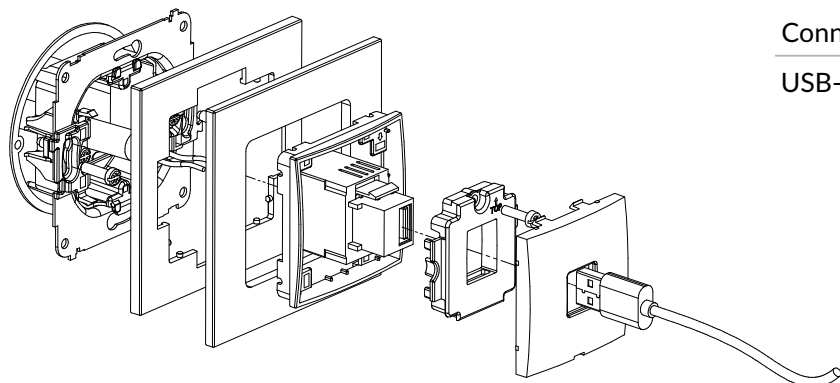

ICUSB-1 + ...IRSK-1

Single USB charger mechanism USB A, 5W max., 5V, 1A + universal square glass effect frame

Connection type	Connection
USB-A	Screw clamps

ICUSBBO-1 + ...IRSK-1

Single USB charger mechanism USB A, 5W max., 5V, 1A, without description field + universal square glass effect frame

Connection type	Connection
USB-A	Screw clamps

ICUSB-3 + ...IRSK-1

Single USB charger mechanism USB A, 10W max., 5V, 2A + universal square glass effect frame

Connection type	Connection
USB-A	Screw clamps

ICUSBBO-3 + ...IRSK-1

Single USB charger mechanism USB A, 10W max., 5V, 2A, without description field + universal square glass effect frame

Connection type	Connection
USB-A	Screw clamps

ICUSB-6 + ...IRSK-1

Double USB charger mechanism 2xUSB A, 15,5W max., 5V, 3.1A + universal square glass effect frame