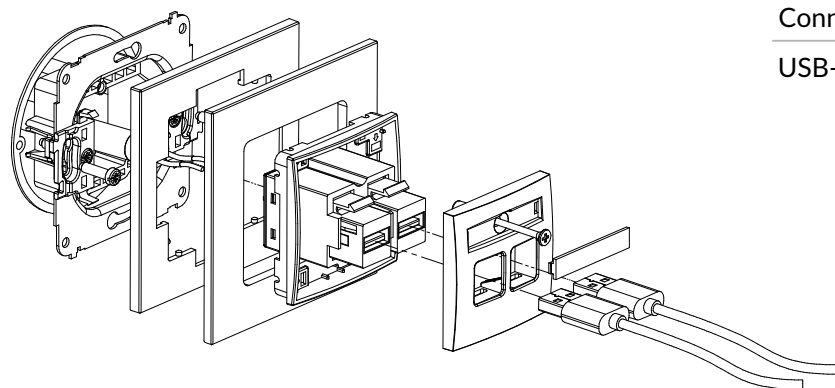

ICUSB-1 + ...IRSK-1

Single USB charger mechanism USB A, 5W max., 5V, 1A + universal square glass effect frame

Connection type	Connection
USB-A	Screw clamps

ICUSBBO-1 + ...IRSK-1

Single USB charger mechanism USB A, 5W max., 5V, 1A, without description field + universal square glass effect frame

Connection type	Connection
USB-A	Screw clamps

ICUSB-3 + ...IRSK-1

Single USB charger mechanism USB A, 10W max., 5V, 2A + universal square glass effect frame

Connection type	Connection
USB-A	Screw clamps

ICUSBBO-3 + ...IRSK-1

Single USB charger mechanism USB A, 10W max., 5V, 2A, without description field + universal square glass effect frame

Connection type	Connection
USB-A	Screw clamps

ICUSB-6 + ...IRSK-1

Double USB charger mechanism 2xUSB A, 15,5W max., 5V, 3.1A + universal square glass effect frame