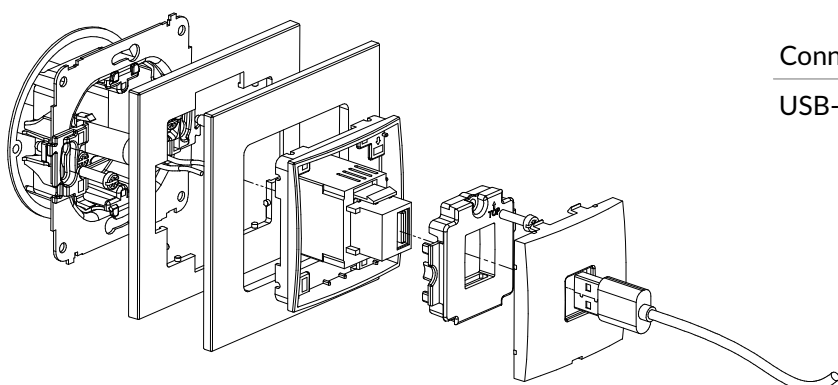

IGHKBO + ...IRSK-1

4K HDMI 2.0 single socket mechanism + single computer socket mechanism 1xRJ45, cat. 5e, 8-contact without destruction field + universal square glass effect frame

Connection type	Connection
HDMI, 1 x Rj45 8-kontakt	1 x HDMI socket female / Clamp penetrating insulation

ICUSB-1 + ...IRSK-1

Single USB charger mechanism USB A, 5W max., 5V, 1A + universal square glass effect frame

Connection type	Connection
USB-A	Screw clamps

ICUSBBO-1 + ...IRSK-1

Single USB charger mechanism USB A, 5W max., 5V, 1A, without description field + universal square glass effect frame

Connection type	Connection
USB-A	Screw clamps

ICUSB-3 + ...IRSK-1

Single USB charger mechanism USB A, 10W max., 5V, 2A + universal square glass effect frame

Connection type	Connection
USB-A	Screw clamps

ICUSBBO-3 + ...IRSK-1