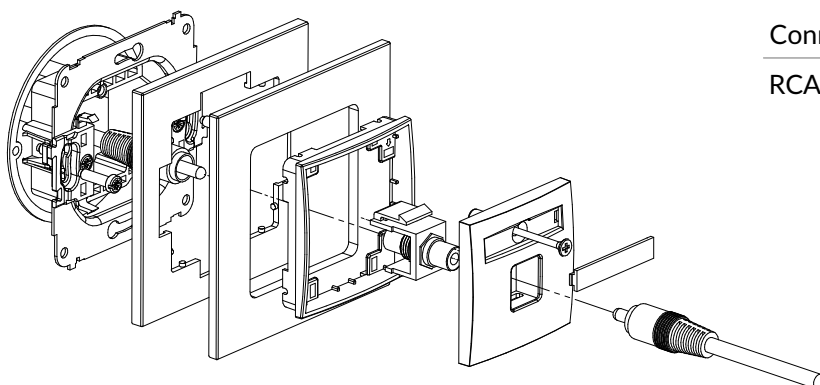

Connection type	Connection

RCA gold-plated	1 x RCA (cinch) female, yellow marker, gold plated