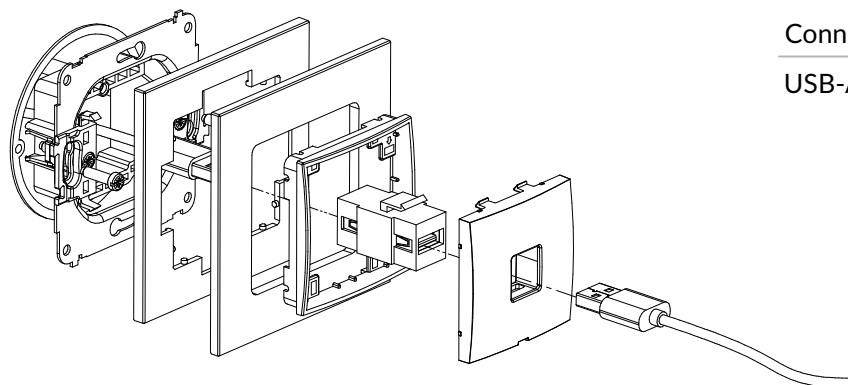

USB A-B 2.0 single socket mechanism + universal square glass effect frame

Connection type	Connection
USB-B 2.0	1 x USB-A socket female

IGUSBBO-3 + ...IRSK-1

USB A-B 2.0 single socket mechanism without destription field + universal square glass effect frame

Connection type	Connection
USB-B 2.0	1 x USB-A socket female

IGUSB-5 + ...IRSK-1

USB A-A 3.0 single socket mechanism + universal square glass effect frame

Connection type	Connection
USB-A 3.0	1 x USB-A socket female

IGUSBBO-5 + ...IRSK-1

USB A-A 3.0 single socket mechanism without destription field + universal square glass effect frame

Connection type	Connection
USB-A 3.0	1 x USB-A socket female

IGUSB-6 + ...IRSK-1

2xUSB A-A 3.0 double socket mechanism + universal square glass effect frame