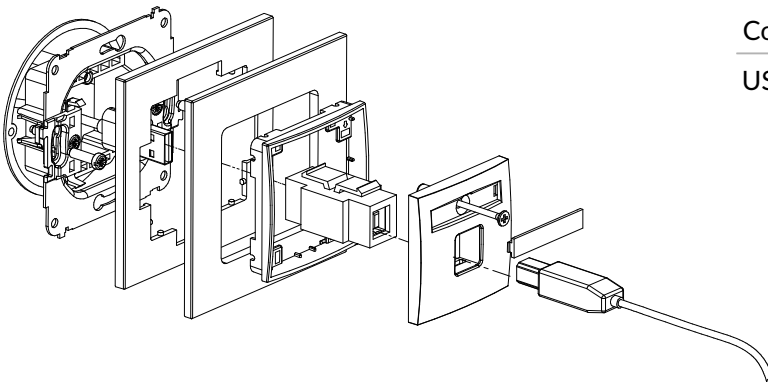

Connection type	Connection
USB-A 2.0	1 x USB-A socket female

IGUSB-2 + ...IRSK-1

2xUSB A-A 2.0 double socket mechanism + universal square glass effect frame

Connection type	Connection
2xUSB-A 2.0	2 x USB-A socket female

IGUSBBO-2 + ...IRSK-1

2xUSB A-A 2.0 double socket mechanism without destription field + universal square glass effect frame

Connection type	Connection
2xUSB-A 2.0	2 x USB-A socket female

IGUSB-3 + ...IRSK-1

USB A-B 2.0 single socket mechanism + universal square glass effect frame

Connection type	Connection
USB-B 2.0	1 x USB-A socket female

IGUSBBO-3 + ...IRSK-1

USB A-B 2.0 single socket mechanism without destription field + universal square glass effect frame