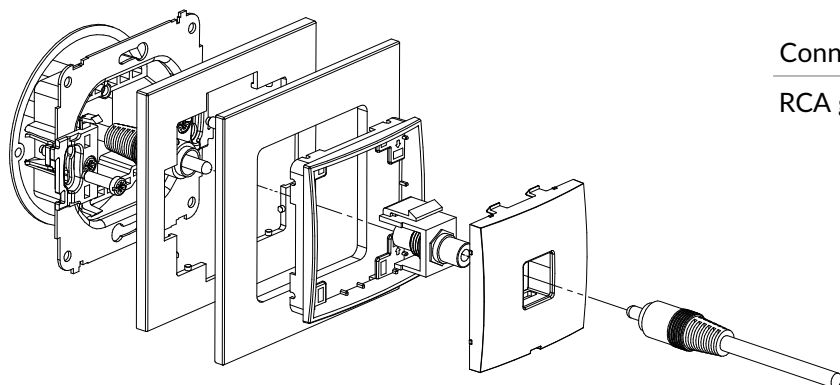

IGRCABO-1 + ...IRSK-1

RCA single socket (cinch type - yellow, gold-plated) mechanism without destription field + universal square glass effect frame

Connection type	Connection
RCA gold-plated	1 x RCA (cinch) female, yellow marker, gold plated

IGRCA-2 + ...IRSK-1

RCA double socket (cinch type - white and red, gold-plated) mechanism + universal square glass effect frame