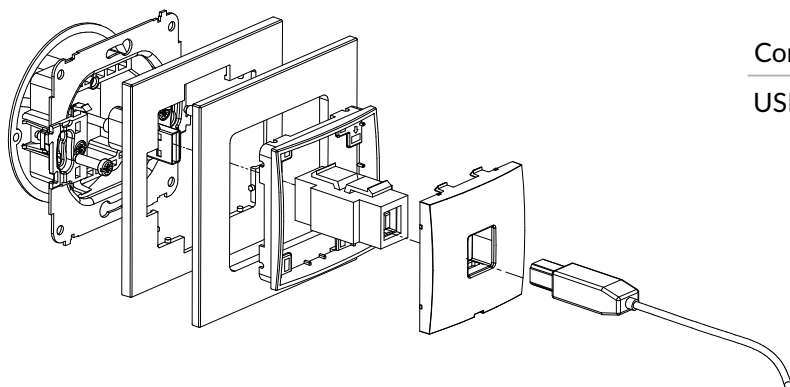

Connection type	Connection
USB-A 2.0	1 x USB-A socket female

IGUSB-2 + ...IRSK-1

2xUSB A-A 2.0 double socket mechanism + universal square glass effect frame

Connection type	Connection
2xUSB-A 2.0	2 x USB-A socket female

IGUSBBO-2 + ...IRSK-1

2xUSB A-A 2.0 double socket mechanism without destription field + universal square glass effect frame

Connection type	Connection
2xUSB-A 2.0	2 x USB-A socket female

IGUSB-3 + ...IRSK-1

USB A-B 2.0 single socket mechanism + universal square glass effect frame

Connection type	Connection
USB-B 2.0	1 x USB-A socket female

IGUSBBO-3 + ...IRSK-1

USB A-B 2.0 single socket mechanism without destription field + universal square glass effect frame