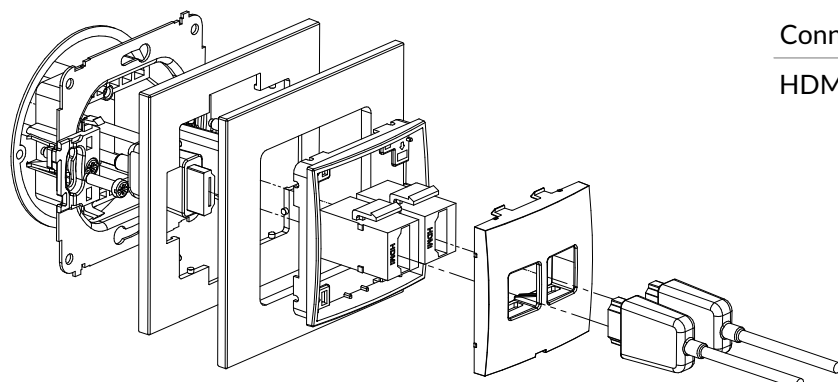

Connection type	Connection
HDMI	2 x HDMI socket female

IHDMI-5 + ...IRSK-1

8K HDMI 2.1 single socket mechanism + universal square glass effect frame

Connection type	Connection
HDMI	1 x HDMI socket female

IHDMIBO-5 + ...IRSK-1

8K HDMI 2.1 single socket mechanism without destription field + universal sqare glass effect frame

Connection type	Connection
HDMI	1 x HDMI socket female

IHDMI-6 + ...IRSK-1

8K HDMI 2.1 double socket mechanism + universal square glass effect frame

Connection type	Connection
HDMI	2 x HDMI socket female

IHDMIBO-6 + ...IRSK-1

8K HDMI 2.1 double socket mechanism without destruction field + universal square glass effect frame

Connection type	Connection
HDMI	2 x HDMI socket female