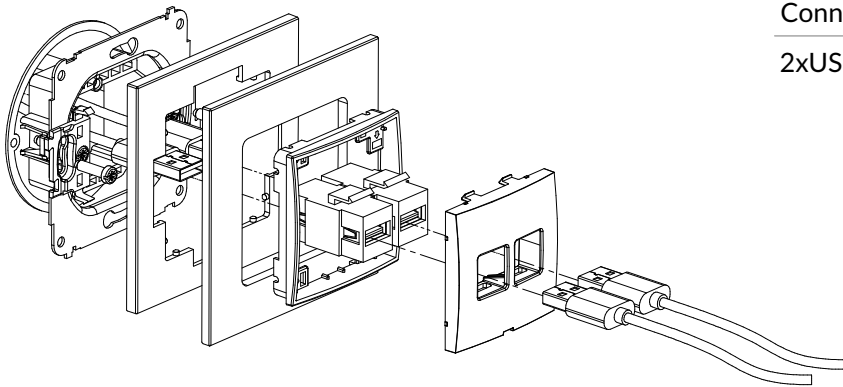

USB A-A 2.0 single socket mechanism + universal square glass effect frame

Connection type	Connection
USB-A 2.0	1 x USB-A socket female

IGUSBBO-1 + ...IRSK-1

USB A-A 2.0 single socket mechanism without description field + universal square glass effect frame

Connection type	Connection
USB-A 2.0	1 x USB-A socket female

IGUSB-2 + ...IRSK-1

2xUSB A-A 2.0 double socket mechanism + universal square glass effect frame

Connection type	Connection
2xUSB-A 2.0	2 x USB-A socket female

IGUSBBO-2 + ...IRSK-1

2xUSB A-A 2.0 double socket mechanism without destription field + universal square glass effect frame

Connection type	Connection
2xUSB-A 2.0	2 x USB-A socket female

IGUSB-3 + ...IRSK-1