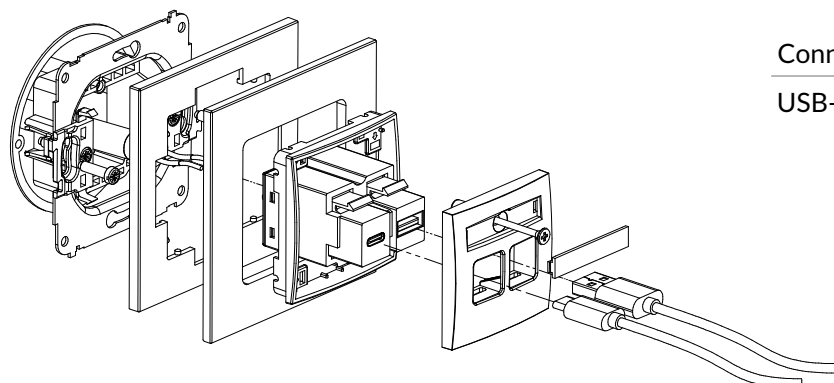

Connection type	Connection
USB-A	Screw clamps

ICUSBBO-6 + ...IRSK-1

Double USB charger mechanism 2xUSB A, 15,5W max., 5V, 3.1A, without description field + universal square glass effect frame

Connection type	Connection
USB-A	Screw clamps

ICUSB-7 + ...IRSK-1

Double USB charger mechanism 2xUSB C, 20W max. + universal square glass effect frame

Connection type	Connection
USB-C	Screw clamps

ICUSBBO-7 + ...IRSK-1

Double USB charger mechanism 2xUSB C, 20W max., without description field + universal square glass effect frame

Connection type	Connection
USB-C	Screw clamps

ICUSB-8 + ...IRSK-1

Dual USB charger mechanism USB C + USB A, 20W max. + universal square glass effect frame

Connection type	Connection
USB-C + USB-A	Screw clamps