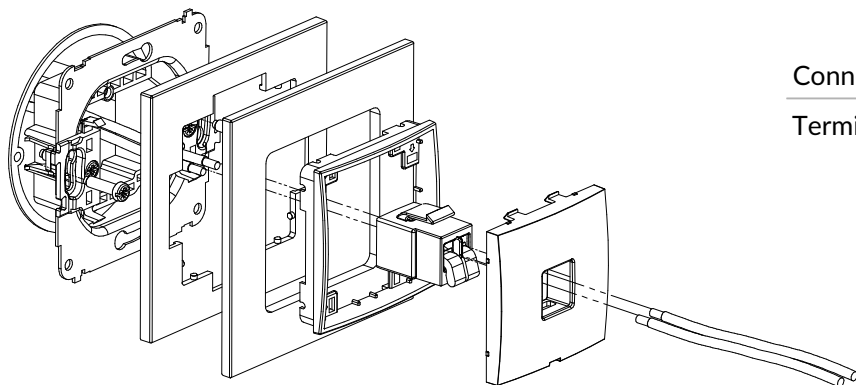

Connection type	Connection
Terminal	Screw clamps

IGG-2 + ...IRSK-1

Double loudspeaker socket (2,5mm²) mechanism + universal square glass effect frame