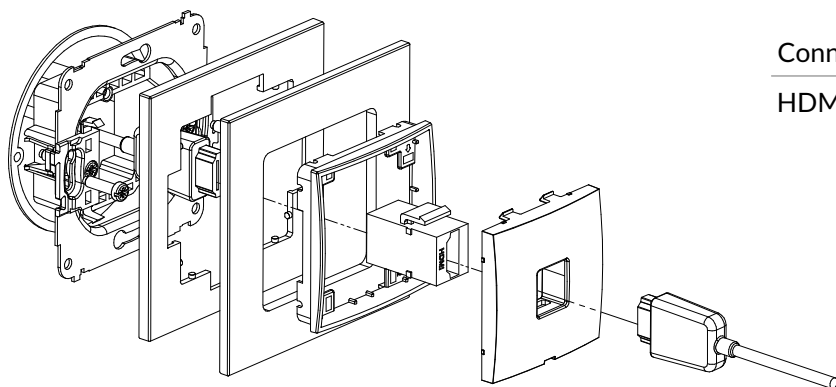

IGBNCBO-1 + ...IRSK-1

BNC single socket mechanism without destruction field + universal square glass effect frame

Connection type	Connection
BNC	Screwed

IHDMI-3 + ...IRSK-1

4K HDMI 2.0 single socket mechanism + universal square glass effect frame

Connection type	Connection
HDMI	1 x HDMI socket female

IHDMIBO-3 + ...IRSK-1

4K HDMI 2.0 single socket mechanism without destription field + universal square glass effect frame

Connection type	Connection
HDMI	1 x HDMI socket female