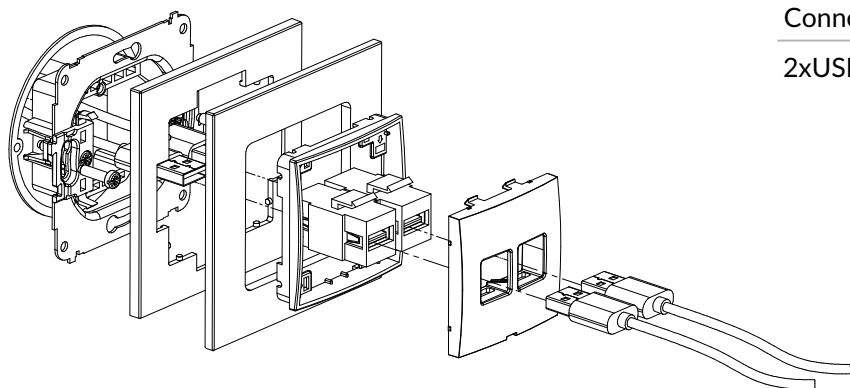

Connection type	Connection
USB-B 2.0	1 x USB-A socket female

IGUSB-5 + ...IRSK-1

USB A-A 3.0 single socket mechanism + universal square glass effect frame

Connection type	Connection
USB-A 3.0	1 x USB-A socket female

IGUSBBO-5 + ...IRSK-1

USB A-A 3.0 single socket mechanism without destription field + universal square glass effect frame

Connection type	Connection
USB-A 3.0	1 x USB-A socket female

IGUSB-6 + ...IRSK-1

2xUSB A-A 3.0 double socket mechanism + universal square glass effect frame

Connection type	Connection
2xUSB-A 3.0	1 x USB-A socket female

IGUSBBO-6 + ...IRSK-1

2xUSB A-A 3.0 double socket mechanism without destription field + universal square glass effect frame

Connection type	Connection
2xUSB-A 3.0	1 x USB-A socket female