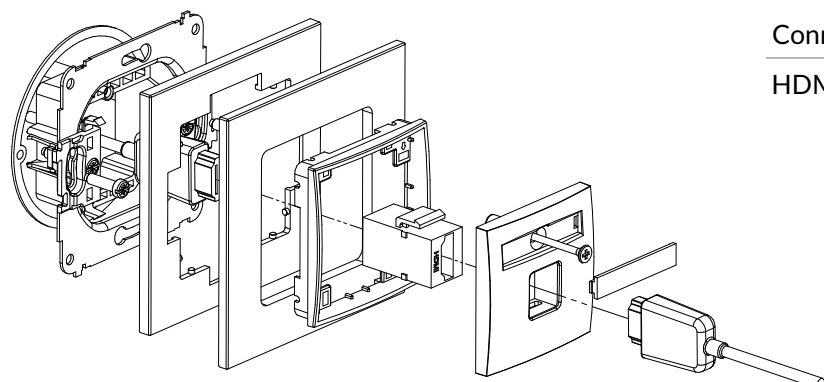

Connection type	Connection
HDMI	1 x HDMI socket female

IHDMIBO-3 + ...IRSK-1

4K HDMI 2.0 single socket mechanism without destription field + universal square glass effect frame

Connection type	Connection
HDMI	1 x HDMI socket female

IHDMI-4 + ...IRSK-1

4K HDMI 2.0 double socket mechanism + universal sqare glass effect frame

Connection type	Connection
HDMI	2 x HDMI socket female

IHDMIBO-4 + ...IRSK-1

4K HDMI 2.0 double socket mechanism without destription field + universal square glass effect frame

Connection type	Connection
HDMI	2 x HDMI socket female

IHDMI-5 + ...IRSK-1

8K HDMI 2.1 single socket mechanism + universal square glass effect frame

Connection type	Connection
HDMI	1 x HDMI socket female