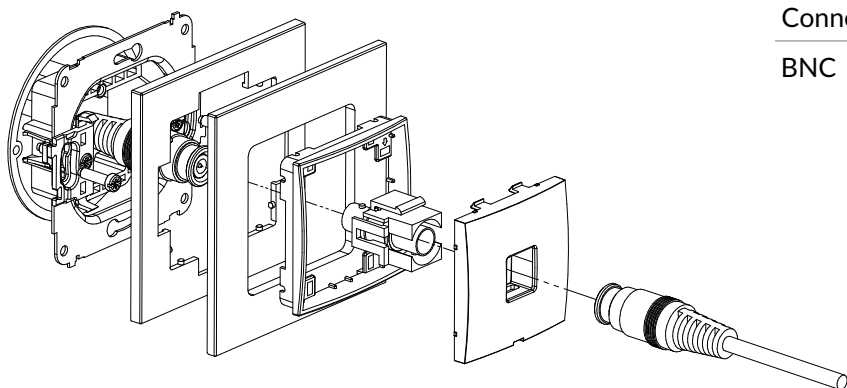

Connection type	Connection
RCA gold-plated	2 x RCA (cinch) female, white and red marker, gold plated

IGBNC-1 + ...IRSK-1

BNC single socket mechanism + universal square glass effect frame

Connection type	Connection
BNC	Screwed

IGBNCBO-1 + ...IRSK-1

BNC single socket mechanism without destruction field + universal square glass effect frame

Connection type	Connection
BNC	Screwed

IHDMI-3 + ...IRSK-1

4K HDMI 2.0 single socket mechanism + universal square glass effect frame