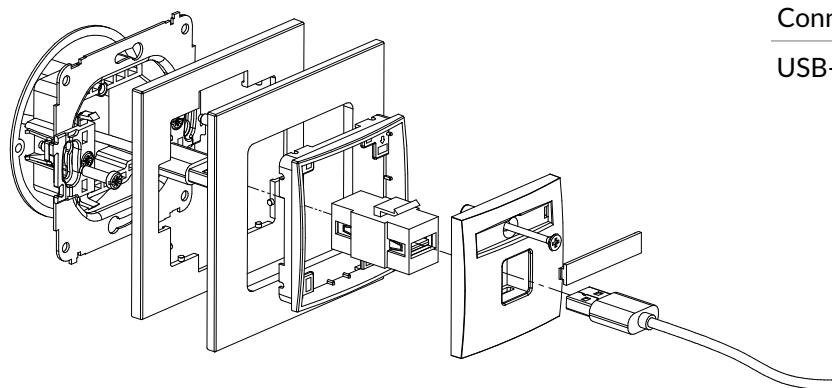

IGUSBBO-2 + ...IRSK-1

2xUSB A-A 2.0 double socket mechanism without destription field + universal square glass effect frame

Connection type	Connection
2xUSB-A 2.0	2 x USB-A socket female

IGUSB-3 + ...IRSK-1

USB A-B 2.0 single socket mechanism + universal square glass effect frame

Connection type	Connection
USB-B 2.0	1 x USB-A socket female

IGUSBBO-3 + ...IRSK-1

USB A-B 2.0 single socket mechanism without destription field + universal square glass effect frame

Connection type	Connection
USB-B 2.0	1 x USB-A socket female

IGUSB-5 + ...IRSK-1

USB A-A 3.0 single socket mechanism + universal square glass effect frame

Connection type	Connection
USB-A 3.0	1 x USB-A socket female