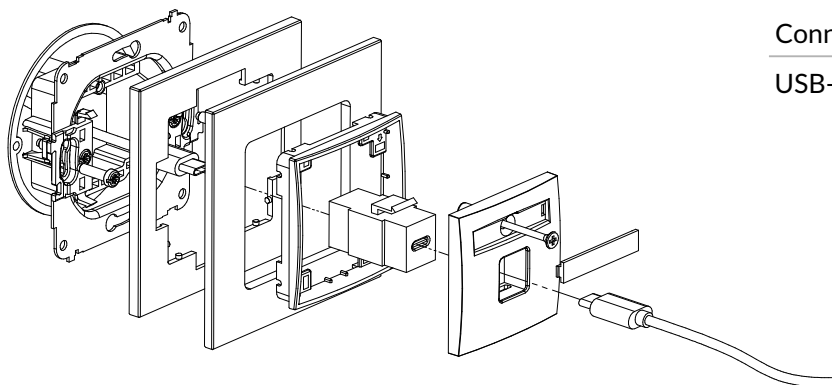

IGUSBBO-5 + ...IRSK-1

USB A-A 3.0 single socket mechanism without destription field + universal square glass effect frame

Connection type	Connection
USB-A 3.0	1 x USB-A socket female

IGUSB-6 + ...IRSK-1

2xUSB A-A 3.0 double socket mechanism + universal square glass effect frame

Connection type	Connection
2xUSB-A 3.0	1 x USB-A socket female

IGUSBBO-6 + ...IRSK-1

2xUSB A-A 3.0 double socket mechanism without destription field + universal square glass effect frame

Connection type	Connection
2xUSB-A 3.0	1 x USB-A socket female

IGUSB-7 + ...IRSK-1

USB C-C single socket mechanism + universal square glass effect frame

Connection type	Connection
USB-C	1 x USB-C socket female

IGUSBBO-7 + ...IRSK-1

USB C-C single socket mechanism without destruction field + universal square glass effect frame