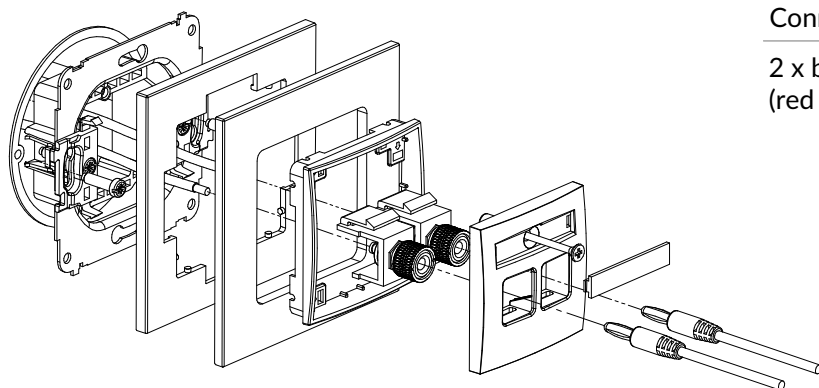

Connection type	Connection
2 x banana gold plated (red and black)	For soldering

IGGBO-3 + ...IRSK-1

Single loudspeaker socket (banana type - red and black, gold-plated, 4mm², soldering) mechanism without destription field + universal square glass effect frame