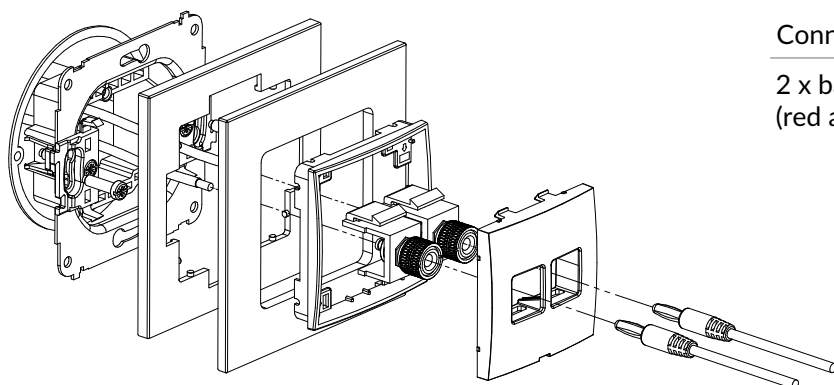

Connection type	Connection
2 x banana gold plated (red and black)	For soldering