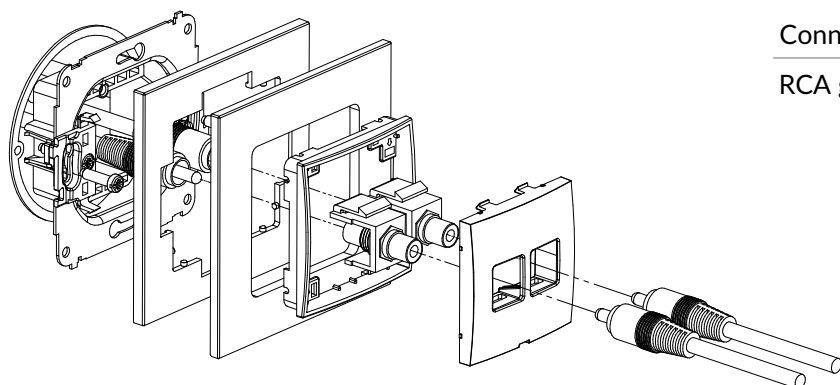

Connection type	Connection
RCA gold-plated	2 x RCA (cinch) female, white and red marker, gold plated