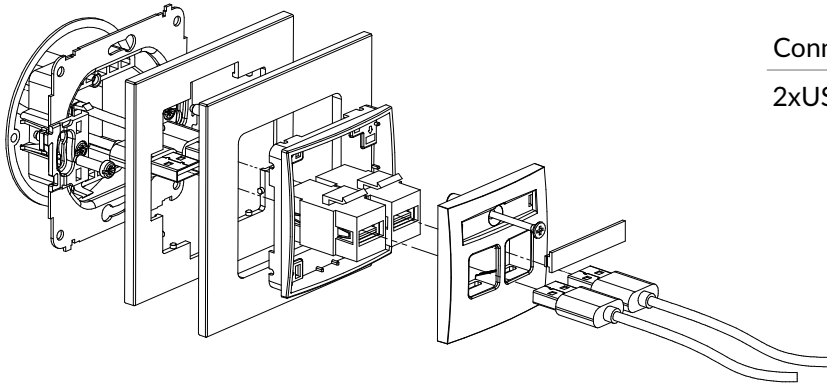

ICUSBBO-8 + ...IRSK-1

Dual USB charger mechanism USB C + USB A, 20W max., without description field + universal square glass effect frame

Connection type	Connection
USB-C + USB-A	Screw clamps

IGUSB-1 + ...IRSK-1

USB A-A 2.0 single socket mechanism + universal square glass effect frame

Connection type	Connection
USB-A 2.0	1 x USB-A socket female

IGUSBBO-1 + ...IRSK-1

USB A-A 2.0 single socket mechanism without description field + universal square glass effect frame

Connection type	Connection
USB-A 2.0	1 x USB-A socket female

IGUSB-2 + ...IRSK-1

2xUSB A-A 2.0 double socket mechanism + universal square glass effect frame

Connection type	Connection
2xUSB-A 2.0	2 x USB-A socket female