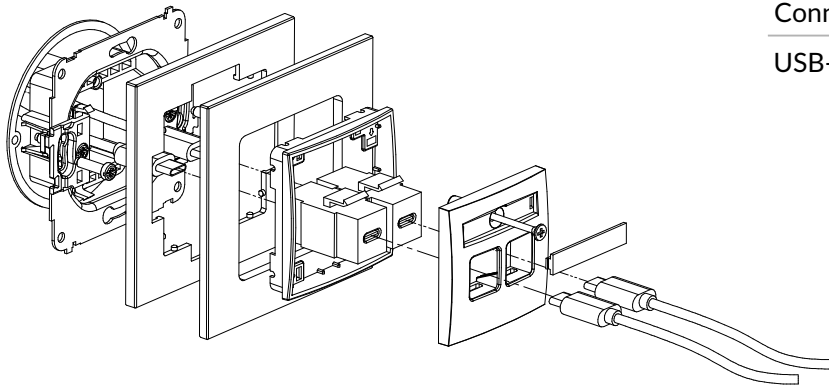

Connection type	Connection
2xUSB-A 3.0	1 x USB-A socket female

IGUSBBO-6 + ...IRSK-1

2xUSB A-A 3.0 double socket mechanism without destription field + universal square glass effect frame

Connection type	Connection
2xUSB-A 3.0	1 x USB-A socket female

IGUSB-7 + ...IRSK-1

USB C-C single socket mechanism + universal square glass effect frame

Connection type	Connection
USB-C	1 x USB-C socket female

IGUSBBO-7 + ...IRSK-1

USB C-C single socket mechanism without destruction field + universal square glass effect frame

Connection type	Connection
USB-C	1 x USB-C socket female

IGUSB-8 + ...IRSK-1

USB C-C single socket mechanism + universal square glass effect frame

Connection type	Connection
USB-C	2 x USB-C socket female