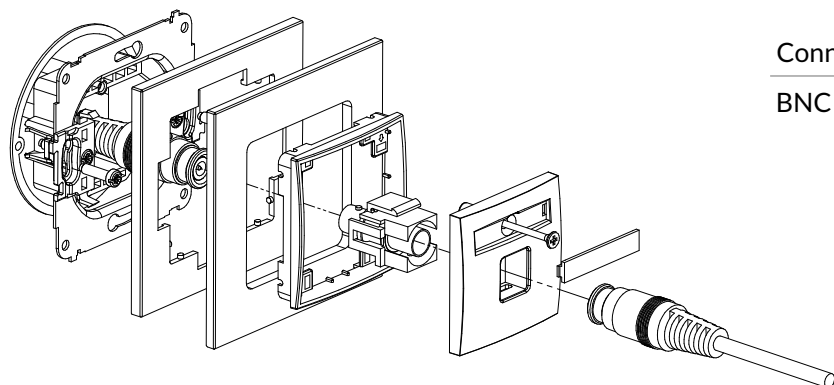

IGBNC-1 + ...IRSK-1

BNC single socket mechanism + universal square glass effect frame

Connection type	Connection
BNC	Screwed

IGBNCBO-1 + ...IRSK-1

BNC single socket mechanism without destruction field + universal square glass effect frame