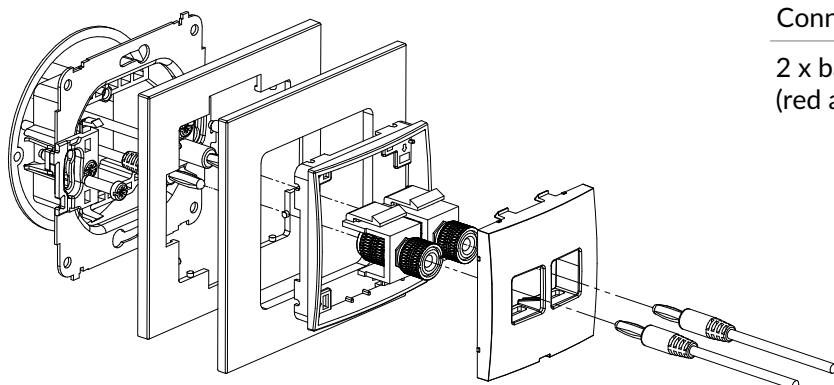

Connection type	Connection

2 x banana gold plated (red and black)	Screwed

IGRCA-1 + ...IRSK-1

RCA single socket (cinch type - yellow, gold-plated) mechanism + universal square glass effect frame