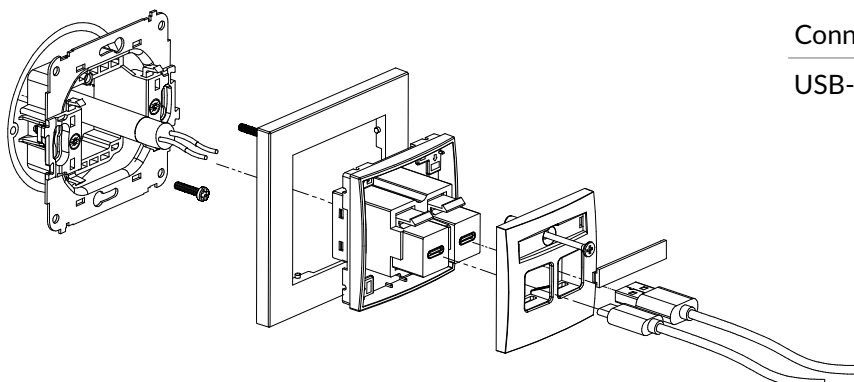

Single USB charger mechanism USB A, 10W max., 5V, 2A, without description field + universal square plastic frame

Connection type	Connection
USB-A	Screw clamps

MCUSB-6 + MR-1

Double USB charger mechanism 2xUSB A, 15,5W max., 5V, 3.1A + universal square plastic frame

Connection type	Connection
USB-A	Screw clamps

MCUSBBO-6 + MR-1

Double USB charger mechanism 2xUSB A, 15,5W max., 5V, 3.1A, without description field + universal square plastic frame

Connection type	Connection
USB-A	Screw clamps

MCUSB-7 + MR-1

Double USB charger mechanism 2xUSB C, 20W max. + universal square plastic frame

Connection type	Connection
USB-C	Screw clamps

MCUSBBO-7 + MR-1

Double USB charger mechanism 2xUSB C, 20W max., without description field + universal square plastic frame

Connection type	Connection
USB-C	Screw clamps

MCUSB-8 + MR-1

Dual USB charger mechanism USB C + USB A, 20W max. + universal square plastic frame

Connection type	Connection
USB-C + USB-A	Screw clamps

MCUSBBO-8 + MR-1