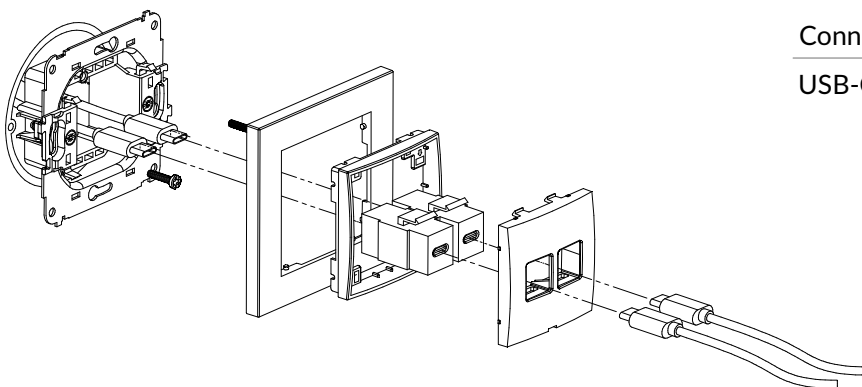

Connection type	Connection
2xUSB-A 3.0	1 x USB-A socket female

MGUSB-7 + MR-1

USB C-C single socket mechanism + universal square plastic frame

Connection type	Connection
USB-C	1 x USB-C socket female

MGUSBBO-7 + DR-1

USB C-C single socket mechanism without destruction field + universal square plastic frame

Connection type	Connection
USB-C	1 x USB-C socket female

MGUSB-8 + MR-1

USB C-C double socket mechanism + universal square plastic frame

Connection type	Connection
USB-C	2 x USB-C socket female

MGUSBBO-8 + MR-1

USB C-C single socket mechanism without destruction field + universal square plastic frame

Connection type	Connection
USB-C	2 x USB-C socket female