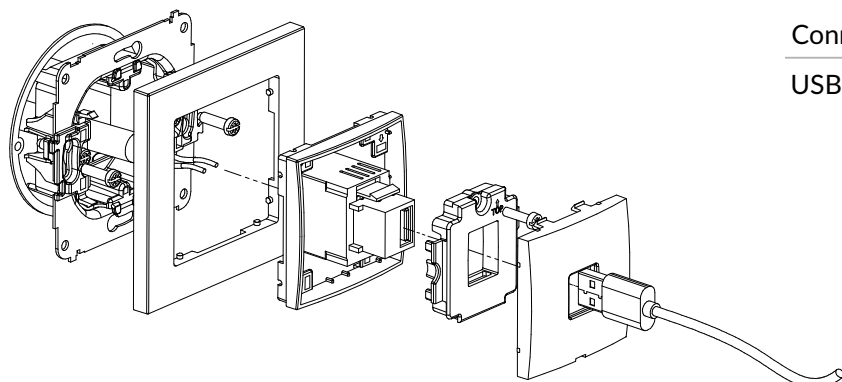

MCUSB-1 + MR-1

Single USB charger mechanism USB A, 5W max., 5V, 1A + universal square plastic frame

Connection type	Connection
USB-A	Screw clamps

MCUSBBO-1 + MR-1

Single USB charger mechanism USB A, 5W max., 5V, 1A, without description field + universal square plastic frame

Connection type	Connection
USB-A	Screw clamps

MCUSB-3 + MR-1

Single USB charger mechanism USB A, 10W max., 5V, 2A + universal square plastic frame

Connection type	Connection
USB-A	Screw clamps

MCUSBBO-3 + MR-1

Single USB charger mechanism USB A, 10W max., 5V, 2A, without description field + universal square plastic frame

Connection type	Connection
USB-A	Screw clamps

MCUSB-6 + MR-1

Double USB charger mechanism 2xUSB A, 15,5W max., 5V, 3.1A + universal square plastic frame