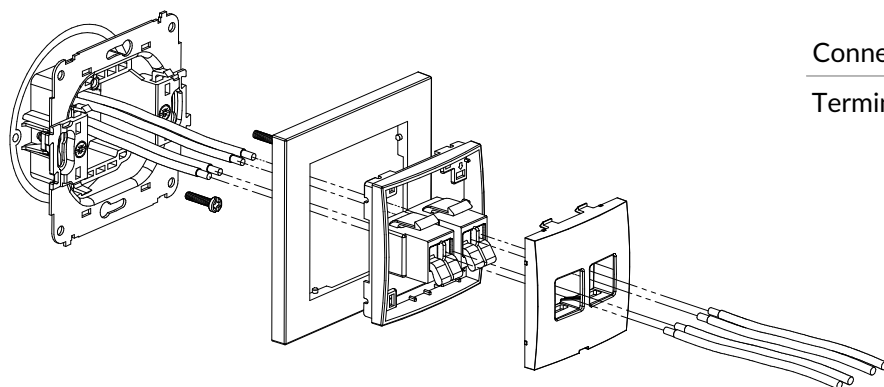

MINI SERIES MULTIMEDIA SOCKETS CONNECTION METHOD

MGG-1 + MR-1

Single loudspeaker socket (2,5mm²) mechanism + universal square plastic frame

Connection type	Connection
Terminal	Screw clamps

MGGBO-1 + MR-1

Single loudspeaker socket (2,5mm²) mechanism without destruction field + universal square plastic frame

Connection type	Connection
Terminal	Screw clamps

MGG-2 + MR-1

Double loudspeaker socket (2,5mm²) mechanism + universal square plastic frame

Connection type	Connection
Terminal	Screw clamps

MGGBO-2 + MR-1

Double loudspeaker socket (2,5mm²) mechanism without destription field + universal square plastic frame