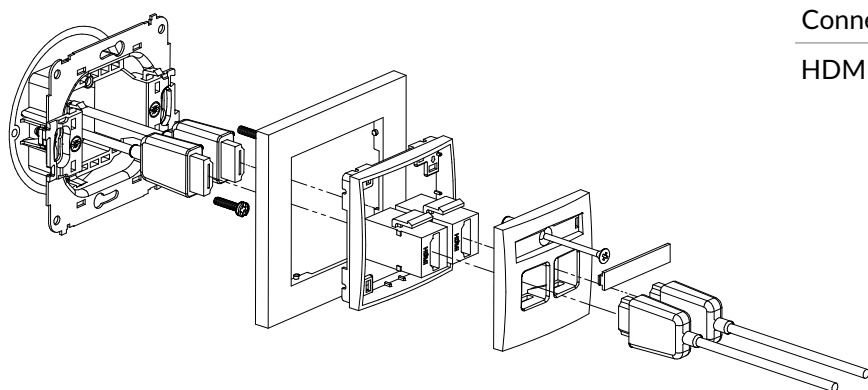

MGBNC-1 + MR-1

BNC single socket mechanism + universal square plastic frame

Connection type	Connection
BNC	Screwed

MGBNCBO-1 + MR-1

BNC single socket mechanism without destruction field + universal square plastic frame

Connection type	Connection
BNC	Screwed

MHDMI-3 + MR-1

4K HDMI 2.0 single socket mechanism + universal square plastic frame

Connection type	Connection
HDMI	1 x HDMI socket female

MHDMIBO-3 + MR-1

4K HDMI 2.0 single socket mechanism without destription field + universal square plastic frame

Connection type	Connection
HDMI	1 x HDMI socket female

MHDMI-4 + MR-1

4K HDMI 2.0 double socket mechanism + universal sqare plastic frame

Connection type	Connection
HDMI	2 x HDMI socket female

MHDMIBO-4 + MR-1

4K HDMI 2.0 double socket mechanism without destription field + universal square plastic frame

Connection type	Connection
HDMI	2 x HDMI socket female

MHDMI-5 + MR-1

8K HDMI 2.1 single socket mechanism + universal square plastic frame