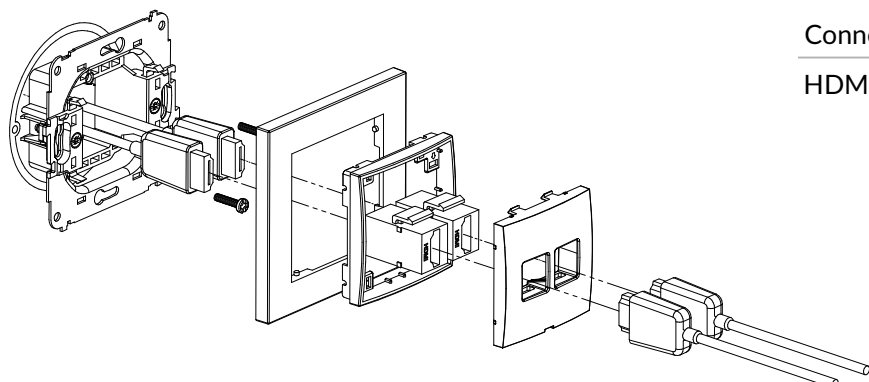

Connection type	Connection
HDMI	1 x HDMI socket female

MHDMIBO-5 + MR-1

8K HDMI 2.1 single socket mechanism without desription field + universal sqare plastic frame

Connection type	Connection
HDMI	1 x HDMI socket female

MHDMI-6 + MR-1

8K HDMI 2.1 double socket mechanism + universal square plastic frame

Connection type	Connection
HDMI	2 x HDMI socket female

MHDMIBO-6 + MR-1

8K HDMI 2.1 double socket mechanism without destription field + universal square plastic frame

Connection type	Connection
HDMI	2 x HDMI socket female

MGHK + MR-1

4K HDMI 2.0 single socket mechanism + single computer socket mechanism 1xRJ45, cat. 5e, 8-contact + universal square plastic frame

Connection type	Connection
HDMI, 1 x Rj45 8-kontakt	1 x HDMI socket female / Clamp penetrating insulation

MGHKBO + MR-1

4K HDMI 2.0 single socket mechanism + single computer socket mechanism 1xRJ45, cat. 5e, 8-contact without destription field + universal square plastic frame

Connection type	Connection
HDMI, 1 x Rj45 8-kontakt	1 x HDMI socket female / Clamp penetrating insulation