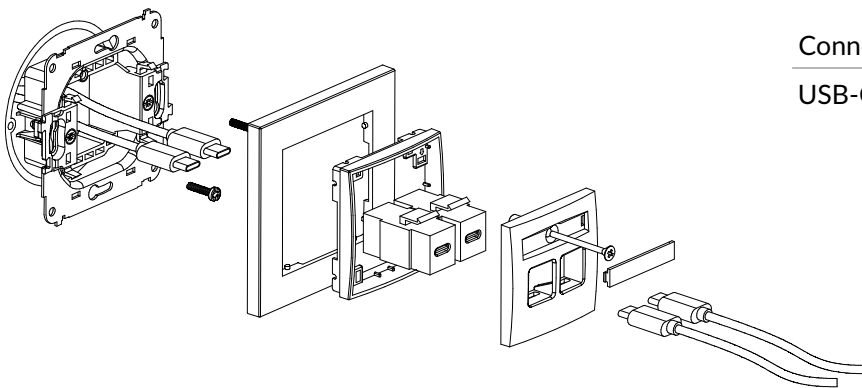

MGUSB-6 + MR-1

2xUSB A-A 3.0 double socket mechanism + universal square plastic frame

Connection type	Connection
2xUSB-A 3.0	1 x USB-A socket female

MGUSBBO-6 + MR-1

2xUSB A-A 3.0 double socket mechanism without destription field + universal square plastic frame

Connection type	Connection
2xUSB-A 3.0	1 x USB-A socket female

MGUSB-7 + MR-1

USB C-C single socket mechanism + universal square plastic frame

Connection type	Connection
USB-C	1 x USB-C socket female

MGUSBBO-7 + DR-1

USB C-C single socket mechanism without destruction field + universal square plastic frame

Connection type	Connection
USB-C	1 x USB-C socket female

MGUSB-8 + MR-1

USB C-C double socket mechanism + universal square plastic frame