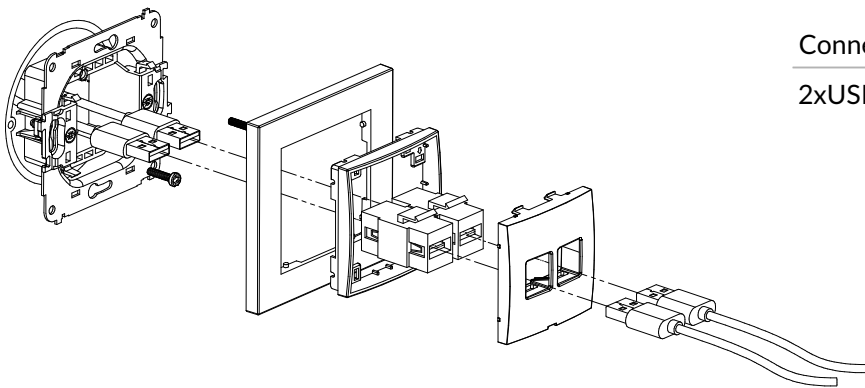

Connection type	Connection
USB-A 3.0	1 x USB-A socket female

MGUSBBO-5 + MR-1

USB A-A 3.0 single socket mechanism without destription field + universal square plastic frame

Connection type	Connection
USB-A 3.0	1 x USB-A socket female

MGUSB-6 + MR-1

2xUSB A-A 3.0 double socket mechanism + universal square plastic frame

Connection type	Connection
2xUSB-A 3.0	1 x USB-A socket female

MGUSBBO-6 + MR-1

2xUSB A-A 3.0 double socket mechanism without destription field + universal square plastic frame

Connection type	Connection
2xUSB-A 3.0	1 x USB-A socket female

MGUSB-7 + MR-1

USB C-C single socket mechanism + universal square plastic frame

Connection type	Connection
USB-C	1 x USB-C socket female

MGUSBBO-7 + DR-1