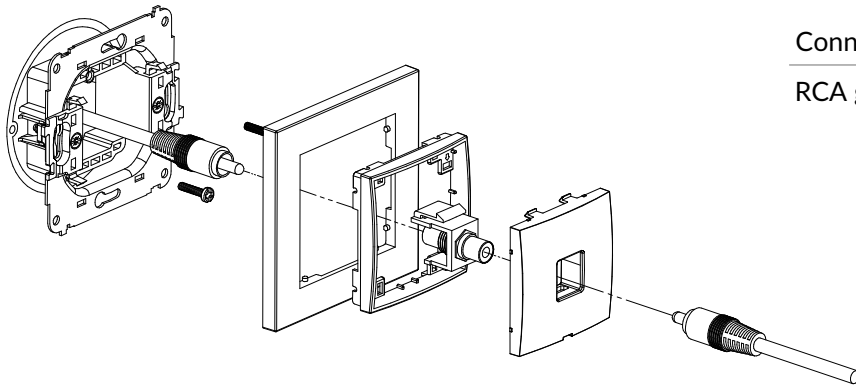

MGRCABO-1 + MR-1

RCA single socket (cinch type - yellow, gold-plated) mechanism without destription field + universal square plastic frame

Connection type	Connection
RCA gold-plated	1 x RCA (cinch) female, yellow marker, gold plated

MGRCA-2 + MR-1

RCA double socket (cinch type - white and red, gold-plated) mechanism + universal square plastic frame