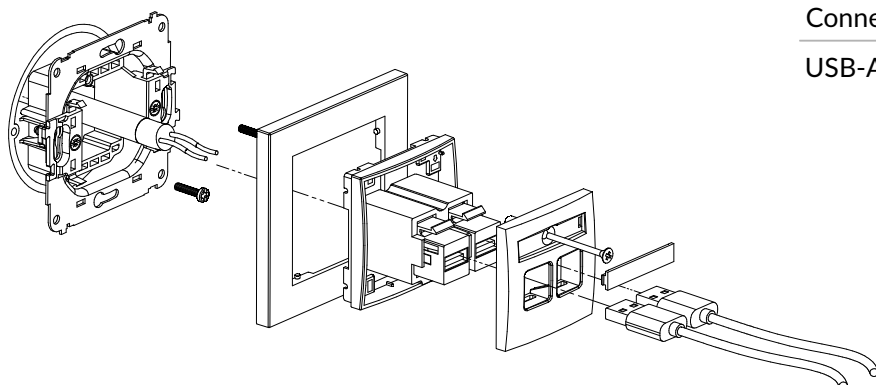

MCUSB-1 + MR-1

Single USB charger mechanism USB A, 5W max., 5V, 1A + universal square plastic frame

Connection type	Connection
USB-A	Screw clamps

MCUSBBO-1 + MR-1

Single USB charger mechanism USB A, 5W max., 5V, 1A, without description field + universal square plastic frame

Connection type	Connection
USB-A	Screw clamps

MCUSB-3 + MR-1

Single USB charger mechanism USB A, 10W max., 5V, 2A + universal square plastic frame

Connection type	Connection
USB-A	Screw clamps

MCUSBBO-3 + MR-1

Single USB charger mechanism USB A, 10W max., 5V, 2A, without description field + universal square plastic frame

Connection type	Connection
USB-A	Screw clamps

MCUSB-6 + MR-1

Double USB charger mechanism 2xUSB A, 15,5W max., 5V, 3.1A + universal square plastic frame