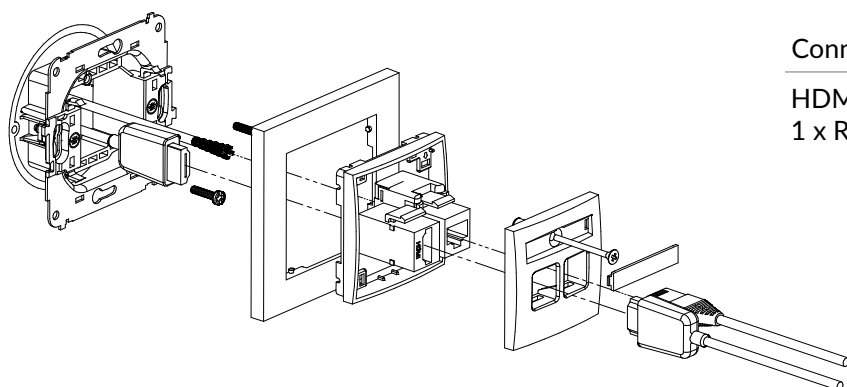

Connection type	Connection
HDMI	1 x HDMI socket female

MHDMIBO-5 + MR-1

8K HDMI 2.1 single socket mechanism without desription field + universal sqare plastic frame

Connection type	Connection
HDMI	1 x HDMI socket female

MHDMI-6 + MR-1

8K HDMI 2.1 double socket mechanism + universal square plastic frame

Connection type	Connection
HDMI	2 x HDMI socket female

MHDMIBO-6 + MR-1

8K HDMI 2.1 double socket mechanism without destription field + universal square plastic frame

Connection type	Connection
HDMI	2 x HDMI socket female

MGHK + MR-1

4K HDMI 2.0 single socket mechanism + single computer socket mechanism 1xRJ45, cat. 5e, 8-contact + universal square plastic frame

Connection type	Connection
HDMI, 1 x Rj45 8-kontakt	1 x HDMI socket female / Clamp penetrating insulation

MGHKBO + MR-1

4K HDMI 2.0 single socket mechanism + single computer socket mechanism 1xRJ45, cat. 5e, 8-contact without destription field + universal square plastic frame

Connection type	Connection
HDMI, 1 x Rj45 8-kontakt	1 x HDMI socket female / Clamp penetrating insulation