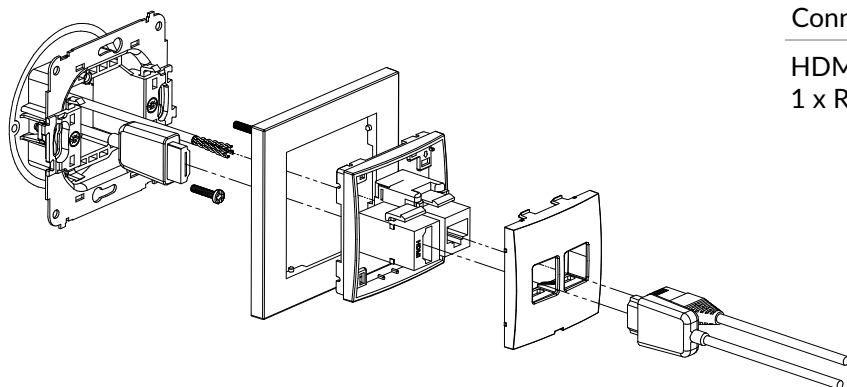

MHDMI-6 + MR-1

8K HDMI 2.1 double socket mechanism + universal square plastic frame

Connection type	Connection
HDMI	2 x HDMI socket female

MHDMIBO-6 + MR-1

8K HDMI 2.1 double socket mechanism without destription field + universal square plastic frame

Connection type	Connection
HDMI	2 x HDMI socket female

MGHK + MR-1

4K HDMI 2.0 single socket mechanism + single computer socket mechanism 1xRJ45, cat. 5e, 8-contact + universal square plastic frame

Connection type	Connection
HDMI, 1 x Rj45 8-kontakt	1 x HDMI socket female / Clamp penetrating insulation

MGHKBO + MR-1

4K HDMI 2.0 single socket mechanism + single computer socket mechanism 1xRJ45, cat. 5e, 8-contact without destription field + universal square plastic frame

Connection type	Connection
HDMI, 1 x Rj45 8-kontakt	1 x HDMI socket female / Clamp penetrating insulation