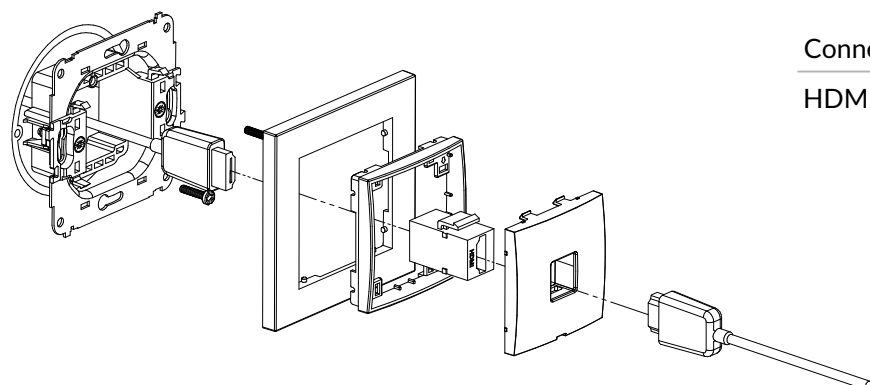

Connection type	Connection
HDMI	1 x HDMI socket female

MHDMI-4 + MR-1

4K HDMI 2.0 double socket mechanism + universal sqare plastic frame

Connection type	Connection
HDMI	2 x HDMI socket female

MHDMIBO-4 + MR-1

4K HDMI 2.0 double socket mechanism without destription field + universal square plastic frame

Connection type	Connection
HDMI	2 x HDMI socket female

MHDMI-5 + MR-1

8K HDMI 2.1 single socket mechanism + universal square plastic frame

Connection type	Connection
HDMI	1 x HDMI socket female

MHDMIBO-5 + MR-1

8K HDMI 2.1 single socket mechanism without desription field + universal sqare plastic frame

Connection type	Connection
HDMI	1 x HDMI socket female

MHDMI-6 + MR-1

8K HDMI 2.1 double socket mechanism + universal square plastic frame

Connection type	Connection
HDMI	2 x HDMI socket female

MHDMIBO-6 + MR-1

8K HDMI 2.1 double socket mechanism without destription field + universal square plastic frame