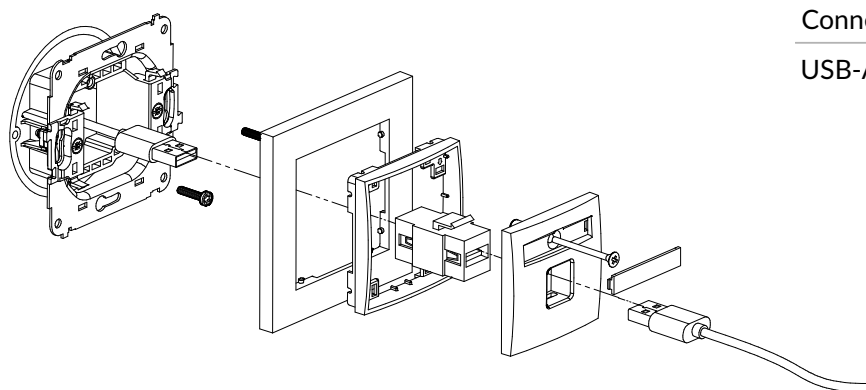

Connection type	Connection
USB-C	Screw clamps

MCUSB-8 + MR-1

Dual USB charger mechanism USB C + USB A, 20W max. + universal square plastic frame

Connection type	Connection
USB-C + USB-A	Screw clamps

MCUSBBO-8 + MR-1

Dual USB charger mechanism USB C + USB A, 20W max., without description field + universal square plastic frame

Connection type	Connection
USB-C + USB-A	Screw clamps

MGUSB-1 + MR-1

USB A-A 2.0 single socket mechanism + universal square plastic frame

Connection type	Connection
USB-A 2.0	1 x USB-A socket female

MGUSBBO-1 + MR-1

USB A-A 2.0 single socket mechanism without description field + universal square plastic frame

Connection type	Connection
USB-A 2.0	1 x USB-A socket female