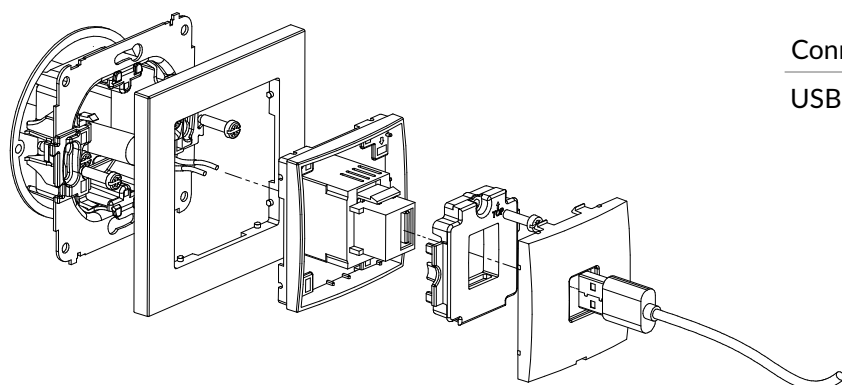

MGHKBO + MR-1

4K HDMI 2.0 single socket mechanism + single computer socket mechanism 1xRJ45, cat. 5e, 8-contact without destription field + universal square plastic frame

Connection type	Connection
HDMI, 1 x Rj45 8-kontakt	1 x HDMI socket female / Clamp penetrating insulation

MCUSB-1 + MR-1

Single USB charger mechanism USB A, 5W max., 5V, 1A + universal square plastic frame

Connection type	Connection
USB-A	Screw clamps

MCUSBBO-1 + MR-1

Single USB charger mechanism USB A, 5W max., 5V, 1A, without description field + universal square plastic frame

Connection type	Connection
USB-A	Screw clamps

MCUSB-3 + MR-1

Single USB charger mechanism USB A, 10W max., 5V, 2A + universal square plastic frame

Connection type	Connection
USB-A	Screw clamps

MCUSBBO-3 + MR-1