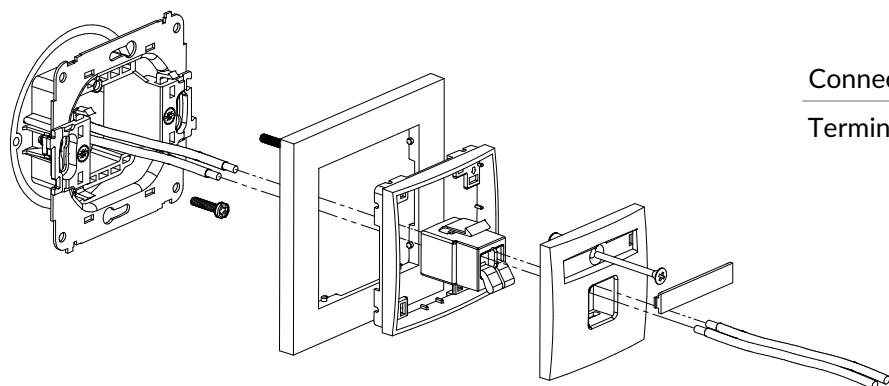

MINI SERIES MULTIMEDIA SOCKETS CONNECTION METHOD

MGG-1 + MR-1

Single loudspeaker socket (2,5mm²) mechanism + universal square plastic frame

Connection type	Connection
Terminal	Screw clamps

MGGBO-1 + MR-1

Single loudspeaker socket (2,5mm²) mechanism without destruction field + universal square plastic frame

Connection type	Connection
Terminal	Screw clamps

MGG-2 + MR-1

Double loudspeaker socket (2,5mm²) mechanism + universal square plastic frame

Connection type	Connection
Terminal	Screw clamps

MGGBO-2 + MR-1

Double loudspeaker socket (2,5mm²) mechanism without destription field + universal square plastic frame