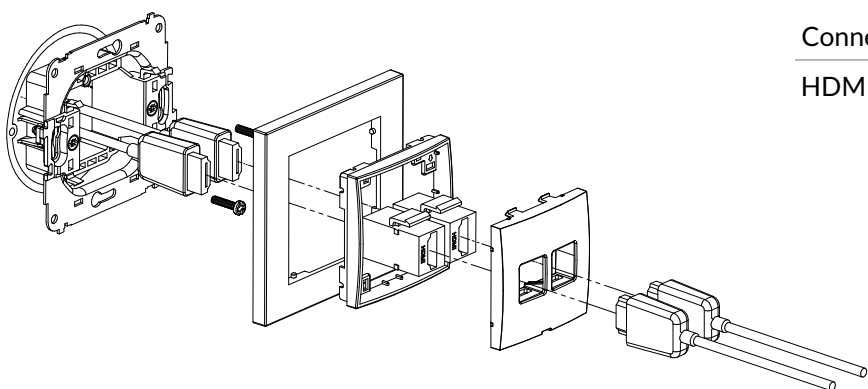

Connection type	Connection
BNC	Screwed

MHDMI-3 + MR-1

4K HDMI 2.0 single socket mechanism + universal square plastic frame

Connection type	Connection
HDMI	1 x HDMI socket female

MHDMIBO-3 + MR-1

4K HDMI 2.0 single socket mechanism without destription field + universal square plastic frame

Connection type	Connection
HDMI	1 x HDMI socket female

MHDMI-4 + MR-1

4K HDMI 2.0 double socket mechanism + universal sqare plastic frame

Connection type	Connection
HDMI	2 x HDMI socket female

MHDMIBO-4 + MR-1

4K HDMI 2.0 double socket mechanism without destription field + universal square plastic frame

Connection type	Connection
HDMI	2 x HDMI socket female

MHDMI-5 + MR-1

8K HDMI 2.1 single socket mechanism + universal square plastic frame