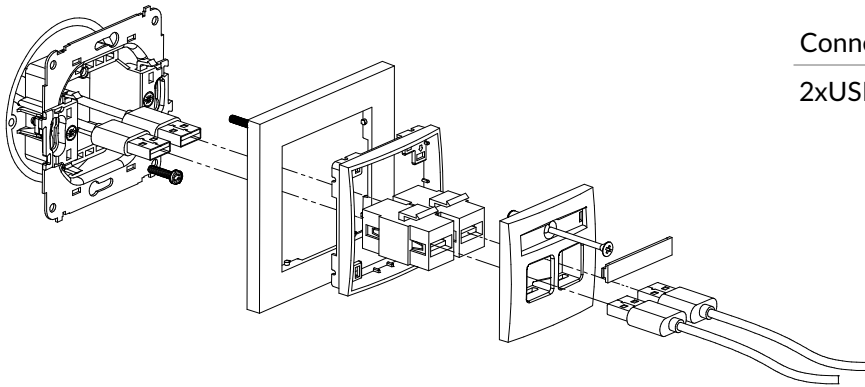

MGUSBBO-3 + MR-1

USB A-B 2.0 single socket mechanism without destription field + universal square plastic frame

Connection type	Connection
USB-B 2.0	1 x USB-A socket female

MGUSB-5 + MR-1

USB A-A 3.0 single socket mechanism + universal square plastic frame

Connection type	Connection
USB-A 3.0	1 x USB-A socket female

MGUSBBO-5 + MR-1

USB A-A 3.0 single socket mechanism without destription field + universal square plastic frame

Connection type	Connection
USB-A 3.0	1 x USB-A socket female

MGUSB-6 + MR-1

2xUSB A-A 3.0 double socket mechanism + universal square plastic frame

Connection type	Connection
2xUSB-A 3.0	1 x USB-A socket female

MGUSBBO-6 + MR-1

2xUSB A-A 3.0 double socket mechanism without destription field + universal square plastic frame