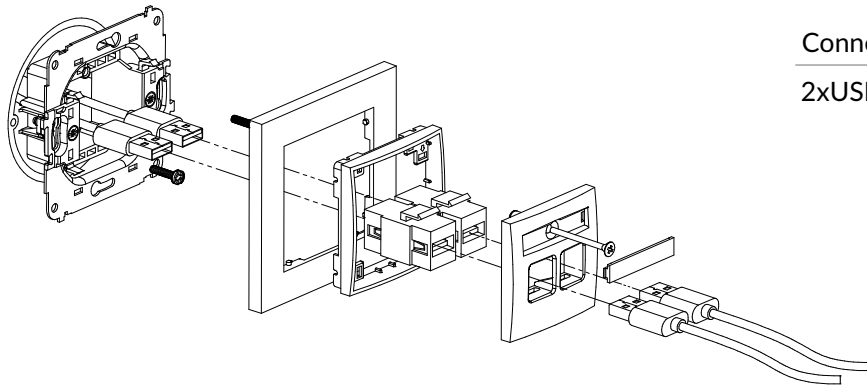

Dual USB charger mechanism USB C + USB A, 20W max., without description field + universal square plastic frame

Connection type	Connection
USB-C + USB-A	Screw clamps

MGUSB-1 + MR-1

USB A-A 2.0 single socket mechanism + universal square plastic frame

Connection type	Connection
USB-A 2.0	1 x USB-A socket female

MGUSBBO-1 + MR-1

USB A-A 2.0 single socket mechanism without description field + universal square plastic frame

Connection type	Connection
USB-A 2.0	1 x USB-A socket female

MGUSB-2 + MR-1

2xUSB A-A 2.0 double socket mechanism + universal square plastic frame

Connection type	Connection
2xUSB-A 2.0	2 x USB-A socket female

MGUSBBO-2 + MR-1

2xUSB A-A 2.0 double socket mechanism without destription field + universal sqare plastic frame

Connection type	Connection
2xUSB-A 2.0	2 x USB-A socket female

MGUSB-3 + MR-1

USB A-B 2.0 single socket mechanism + universal square plastic frame

Connection type	Connection
USB-B 2.0	1 x USB-A socket female