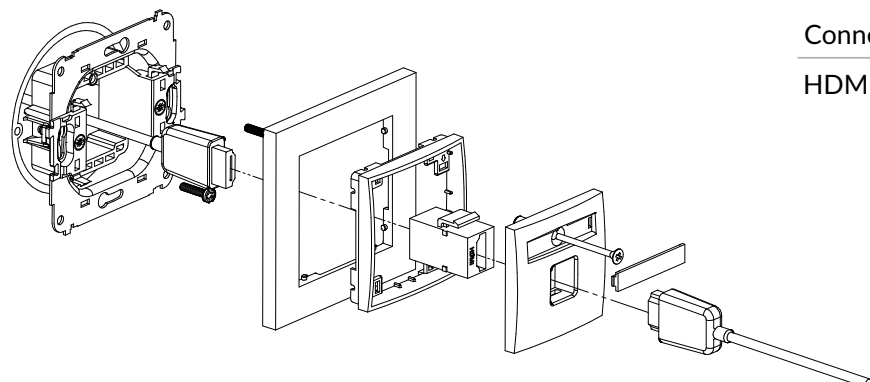

Connection type	Connection
BNC	Screwed

MHDMI-3 + MR-1

4K HDMI 2.0 single socket mechanism + universal square plastic frame

Connection type	Connection
HDMI	1 x HDMI socket female

MHDMIBO-3 + MR-1

4K HDMI 2.0 single socket mechanism without destription field + universal square plastic frame

Connection type	Connection
HDMI	1 x HDMI socket female

MHDMI-4 + MR-1

4K HDMI 2.0 double socket mechanism + universal sqare plastic frame

Connection type	Connection
HDMI	2 x HDMI socket female

MHDMIBO-4 + MR-1

4K HDMI 2.0 double socket mechanism without destription field + universal square plastic frame

Connection type	Connection
HDMI	2 x HDMI socket female

MHDMI-5 + MR-1

8K HDMI 2.1 single socket mechanism + universal square plastic frame