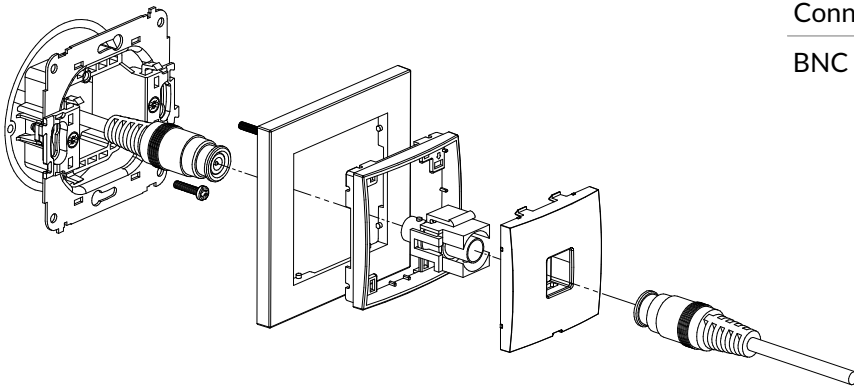

MGBNC-1 + MR-1

BNC single socket mechanism + universal square plastic frame

Connection type	Connection
BNC	Screwed

MGBNCBO-1 + MR-1

BNC single socket mechanism without destruction field + universal square plastic frame

Connection type	Connection
BNC	Screwed

MHDMI-3 + MR-1

4K HDMI 2.0 single socket mechanism + universal square plastic frame

Connection type	Connection
HDMI	1 x HDMI socket female

MHDMIBO-3 + MR-1

4K HDMI 2.0 single socket mechanism without destription field + universal square plastic frame