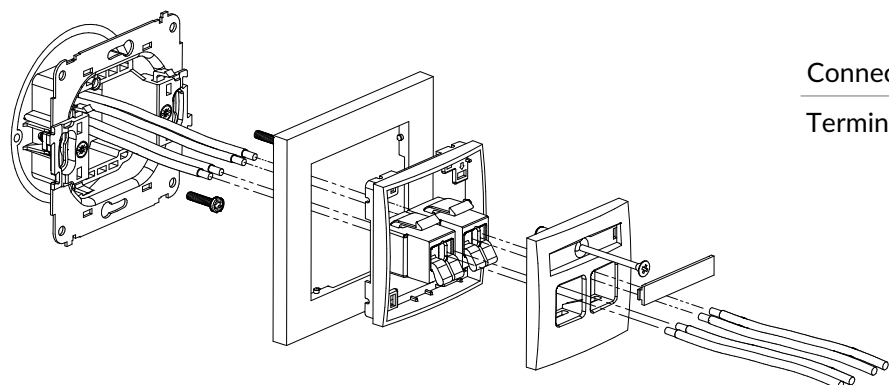

MINI SERIES MULTIMEDIA SOCKETS CONNECTION METHOD

MGG-1 + MR-1

Single loudspeaker socket (2,5mm²) mechanism + universal square plastic frame

Connection type	Connection
Terminal	Screw clamps

MGGBO-1 + MR-1

Single loudspeaker socket (2,5mm²) mechanism without destruction field + universal square plastic frame

Connection type	Connection
Terminal	Screw clamps

MGG-2 + MR-1

Double loudspeaker socket (2,5mm²) mechanism + universal square plastic frame

Connection type	Connection
Terminal	Screw clamps

MGGBO-2 + MR-1

Double loudspeaker socket (2,5mm²) mechanism without destription field + universal square plastic frame