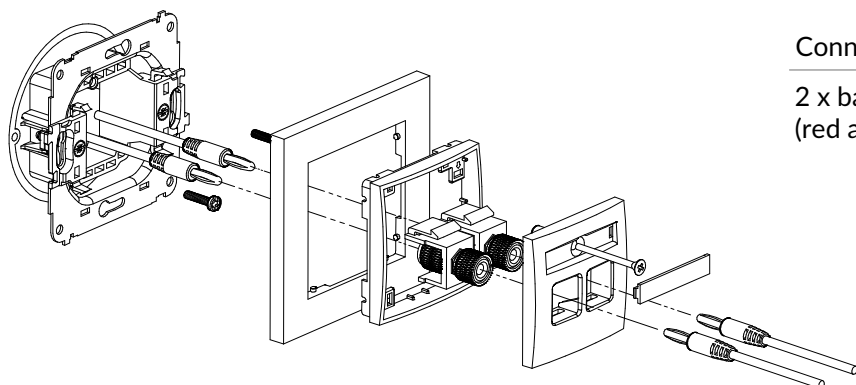

MGG-4 + MR-1

Single loudspeaker socket (banana type - red and black, gold-plated, 4mm², twisted) mechanism + universal square plastic frame

Connection type	Connection
2 x banana gold plated (red and black)	SkręćScrewedcane

MGGBO-4 + MR-1

Single loudspeaker socket (banana type - red and black, gold-plated, 4mm², twisted) mechanism without destription field + universal square plastic frame