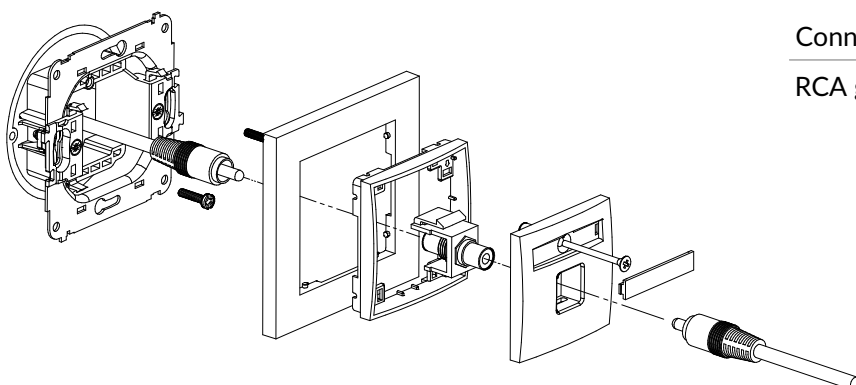

MGRCA-1 + MR-1

RCA single socket (cinch type - yellow, gold-plated) mechanism + universal square plastic frame

Connection type	Connection
RCA gold-plated	1 x RCA (cinch) female, yellow marker, gold plated