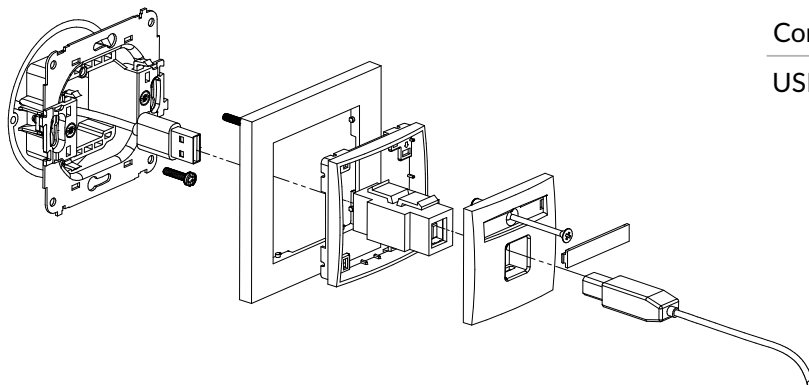

Connection type	Connection
USB-A 2.0	1 x USB-A socket female

MGUSBBO-1 + MR-1

USB A-A 2.0 single socket mechanism without description field + universal square plastic frame

Connection type	Connection
USB-A 2.0	1 x USB-A socket female

MGUSB-2 + MR-1

2xUSB A-A 2.0 double socket mechanism + universal square plastic frame

Connection type	Connection
2xUSB-A 2.0	2 x USB-A socket female

MGUSBBO-2 + MR-1

2xUSB A-A 2.0 double socket mechanism without destription field + universal sqare plastic frame

Connection type	Connection
2xUSB-A 2.0	2 x USB-A socket female

MGUSB-3 + MR-1

USB A-B 2.0 single socket mechanism + universal square plastic frame

Connection type	Connection
USB-B 2.0	1 x USB-A socket female