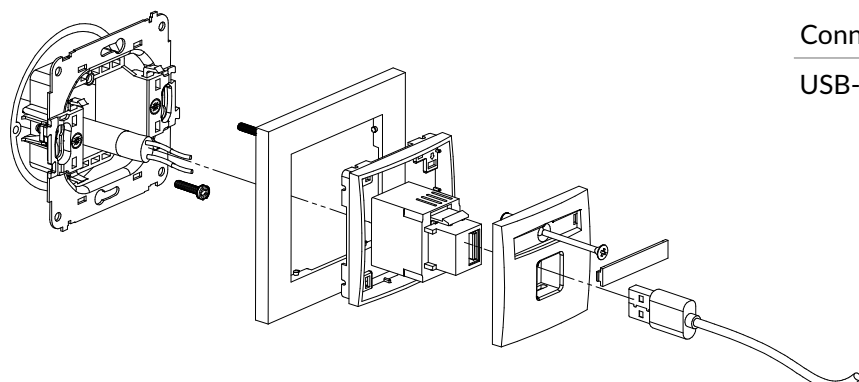

Connection type	Connection
HDMI	2 x HDMI socket female

MGHK + MR-1

4K HDMI 2.0 single socket mechanism + single computer socket mechanism 1xRJ45, cat. 5e, 8-contact + universal square plastic frame

Connection type	Connection
HDMI, 1 x Rj45 8-kontakt	1 x HDMI socket female / Clamp penetrating insulation

MGHKBO + MR-1

4K HDMI 2.0 single socket mechanism + single computer socket mechanism 1xRJ45, cat. 5e, 8-contact without destription field + universal square plastic frame

Connection type	Connection
HDMI, 1 x Rj45 8-kontakt	1 x HDMI socket female / Clamp penetrating insulation

MCUSB-1 + MR-1

Single USB charger mechanism USB A, 5W max., 5V, 1A + universal square plastic frame

Connection type	Connection
USB-A	Screw clamps

MCUSBBO-1 + MR-1

Single USB charger mechanism USB A, 5W max., 5V, 1A, without description field + universal square plastic frame

Connection type	Connection
USB-A	Screw clamps

MCUSB-3 + MR-1

Single USB charger mechanism USB A, 10W max., 5V, 2A + universal square plastic frame

Connection type	Connection
USB-A	Screw clamps

MCUSBBO-3 + MR-1