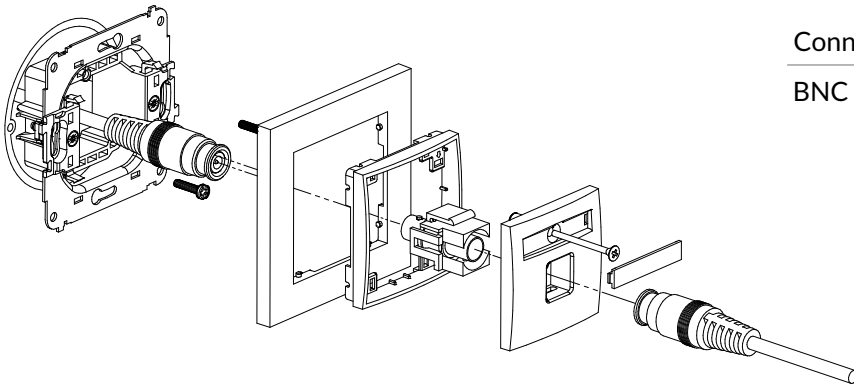

MGRCABO-2 + MR-1

RCA double socket (cinch type - white and red, gold-plated) mechanism without destription field + universal square plastic frame

Connection type	Connection
RCA gold-plated	2 x RCA (cinch) female, white and red marker, gold plated

MGBNC-1 + MR-1

BNC single socket mechanism + universal square plastic frame

Connection type	Connection
BNC	Screwed

MGBNCBO-1 + MR-1

BNC single socket mechanism without destruction field + universal square plastic frame

Connection type	Connection
BNC	Screwed

MHDMI-3 + MR-1

4K HDMI 2.0 single socket mechanism + universal square plastic frame

Connection type	Connection
HDMI	1 x HDMI socket female

MHDMIBO-3 + MR-1

4K HDMI 2.0 single socket mechanism without destription field + universal square plastic frame