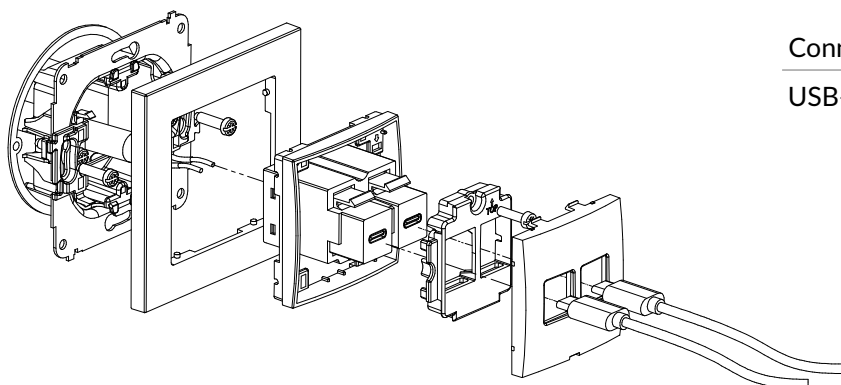

MCUSB-7 + MR-1

Double USB charger mechanism 2xUSB C, 20W max. + universal square plastic frame

Connection type	Connection
USB-C	Screw clamps

MCUSBBO-7 + MR-1

Double USB charger mechanism 2xUSB C, 20W max., without description field + universal square plastic frame

Connection type	Connection
USB-C	Screw clamps

MCUSB-8 + MR-1

Dual USB charger mechanism USB C + USB A, 20W max. + universal square plastic frame

Connection type	Connection
USB-C + USB-A	Screw clamps

MCUSBBO-8 + MR-1