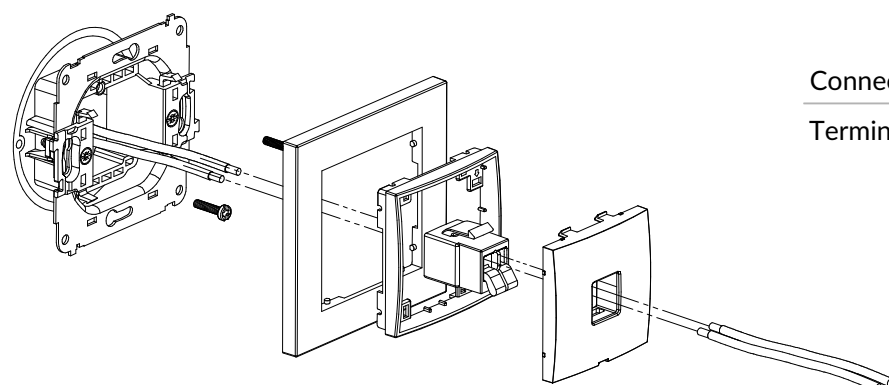

MINI SERIES MULTIMEDIA SOCKETS CONNECTION METHOD

MGG-1 + MR-1

Single loudspeaker socket (2,5mm²) mechanism + universal square plastic frame

Connection type	Connection
Terminal	Screw clamps

MGGBO-1 + MR-1

Single loudspeaker socket (2,5mm²) mechanism without destruction field + universal square plastic frame

Connection type	Connection
Terminal	Screw clamps

MGG-2 + MR-1

Double loudspeaker socket (2,5mm²) mechanism + universal square plastic frame

Connection type	Connection
Terminal	Screw clamps

MGGBO-2 + MR-1

Double loudspeaker socket (2,5mm²) mechanism without destription field + universal square plastic frame