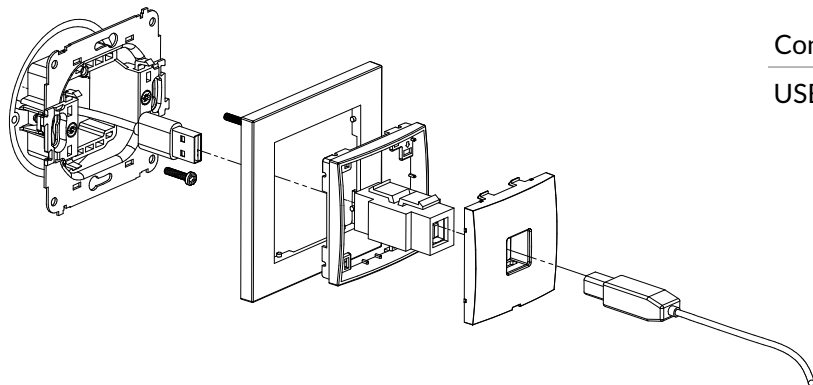

Connection type	Connection
2xUSB-A 2.0	2 x USB-A socket female

MGUSB-3 + MR-1

USB A-B 2.0 single socket mechanism + universal square plastic frame

Connection type	Connection
USB-B 2.0	1 x USB-A socket female

MGUSBBO-3 + MR-1

USB A-B 2.0 single socket mechanism without destription field + universal square plastic frame

Connection type	Connection
USB-B 2.0	1 x USB-A socket female

MGUSB-5 + MR-1

USB A-A 3.0 single socket mechanism + universal square plastic frame