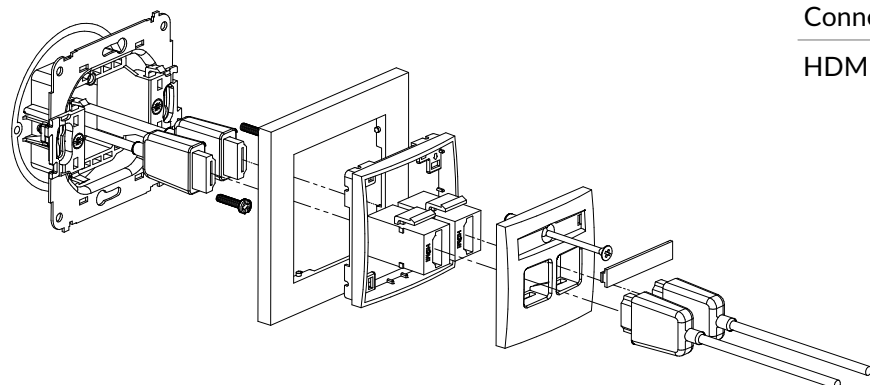

4K HDMI 2.0 double socket mechanism without destription field + universal square plastic frame

Connection type	Connection
HDMI	2 x HDMI socket female

MHDMI-5 + MR-1

8K HDMI 2.1 single socket mechanism + universal square plastic frame

Connection type	Connection
HDMI	1 x HDMI socket female

MHDMIBO-5 + MR-1

8K HDMI 2.1 single socket mechanism without desription field + universal sqare plastic frame

Connection type	Connection
HDMI	1 x HDMI socket female

MHDMI-6 + MR-1

8K HDMI 2.1 double socket mechanism + universal square plastic frame

Connection type	Connection
HDMI	2 x HDMI socket female

MHDMIBO-6 + MR-1

8K HDMI 2.1 double socket mechanism without destription field + universal square plastic frame

Connection type	Connection
HDMI	2 x HDMI socket female

MGHK + MR-1

4K HDMI 2.0 single socket mechanism + single computer socket mechanism 1xRJ45, cat. 5e, 8-contact + universal square plastic frame

Connection type	Connection
HDMI, 1 x Rj45 8-kontakt	1 x HDMI socket female / Clamp penetrating insulation