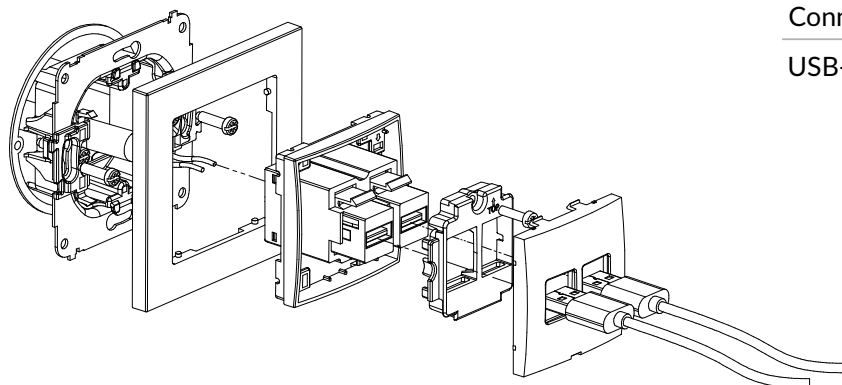

Connection type	Connection
USB-A	Screw clamps

MCUSB-3 + MR-1

Single USB charger mechanism USB A, 10W max., 5V, 2A + universal square plastic frame

Connection type	Connection
USB-A	Screw clamps

MCUSBBO-3 + MR-1

Single USB charger mechanism USB A, 10W max., 5V, 2A, without description field + universal square plastic frame

Connection type	Connection
USB-A	Screw clamps

MCUSB-6 + MR-1

Double USB charger mechanism 2xUSB A, 15,5W max., 5V, 3.1A + universal square plastic frame

Connection type	Connection
USB-A	Screw clamps

MCUSBBO-6 + MR-1

Double USB charger mechanism 2xUSB A, 15,5W max., 5V, 3.1A, without description field + universal square plastic frame

Connection type	Connection
USB-A	Screw clamps