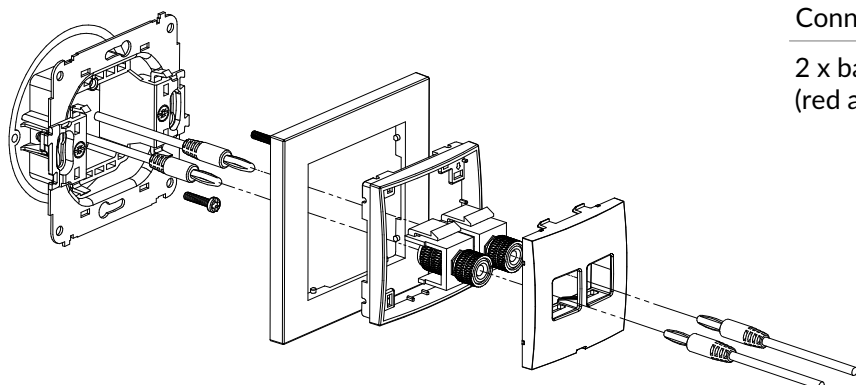

Connection type	Connection
2 x banana gold plated (red and black)	Screwed

MGRCA-1 + MR-1

RCA single socket (cinch type - yellow, gold-plated) mechanism + universal square plastic frame