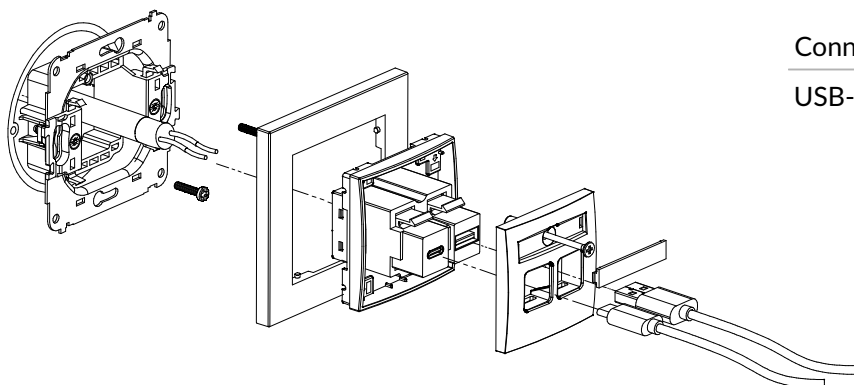

Connection type	Connection
USB-A	Screw clamps

MCUSBBO-6 + MR-1

Double USB charger mechanism 2xUSB A, 15,5W max., 5V, 3.1A, without description field + universal square plastic frame

Connection type	Connection
USB-A	Screw clamps

MCUSB-7 + MR-1

Double USB charger mechanism 2xUSB C, 20W max. + universal square plastic frame

Connection type	Connection
USB-C	Screw clamps

MCUSBBO-7 + MR-1

Double USB charger mechanism 2xUSB C, 20W max., without description field + universal square plastic frame

Connection type	Connection
USB-C	Screw clamps

MCUSB-8 + MR-1

Dual USB charger mechanism USB C + USB A, 20W max. + universal square plastic frame

Connection type	Connection
USB-C + USB-A	Screw clamps

MCUSBBO-8 + MR-1

Dual USB charger mechanism USB C + USB A, 20W max., without description field + universal square plastic frame

Connection type	Connection
USB-C + USB-A	Screw clamps

MGUSB-1 + MR-1

USB A-A 2.0 single socket mechanism + universal square plastic frame