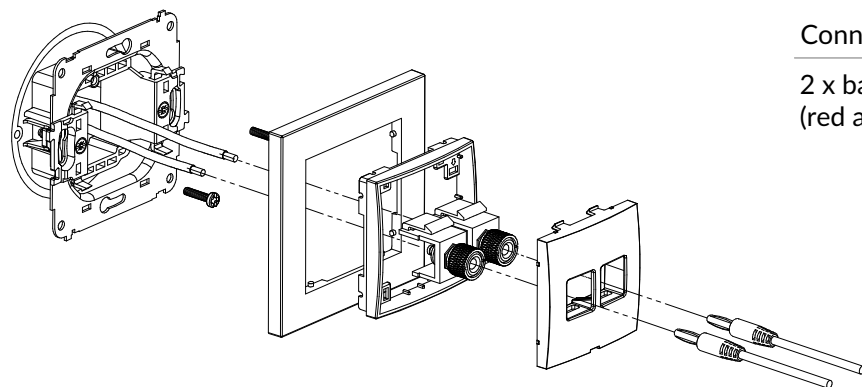

Connection type	Connection
2 x banana gold plated (red and black)	For soldering