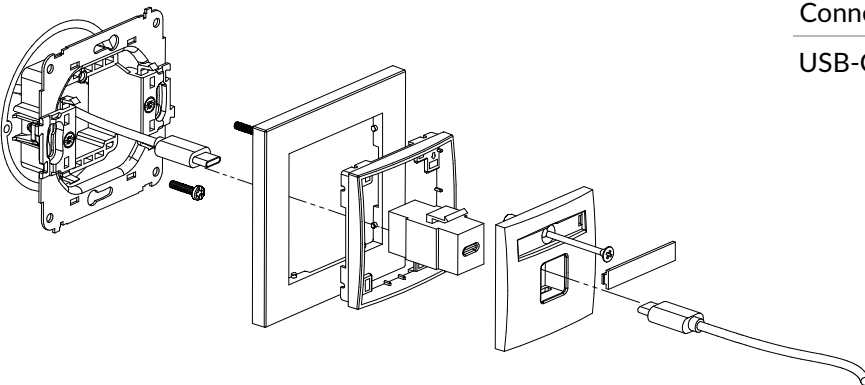

Connection type	Connection
USB-A 3.0	1 x USB-A socket female

MGUSBBO-5 + MR-1

USB A-A 3.0 single socket mechanism without destription field + universal square plastic frame

Connection type	Connection
USB-A 3.0	1 x USB-A socket female

MGUSB-6 + MR-1

2xUSB A-A 3.0 double socket mechanism + universal square plastic frame

Connection type	Connection
2xUSB-A 3.0	1 x USB-A socket female

MGUSBBO-6 + MR-1

2xUSB A-A 3.0 double socket mechanism without destription field + universal square plastic frame

Connection type	Connection
2xUSB-A 3.0	1 x USB-A socket female

MGUSB-7 + MR-1

USB C-C single socket mechanism + universal square plastic frame

Connection type	Connection
USB-C	1 x USB-C socket female

MGUSBBO-7 + DR-1