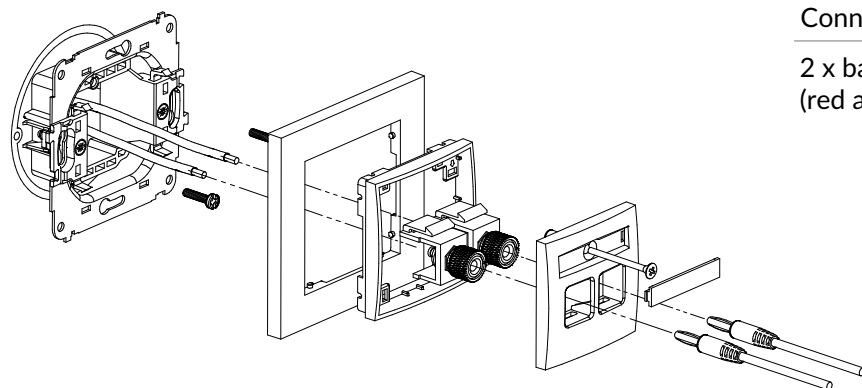

Connection type	Connection
2 x banana gold plated (red and black)	For soldering

MGGBO-3 + MR-1

Single loudspeaker socket (banana type - red and black, gold-plated, 4mm², soldering) mechanism without destription field + universal square plastic frame