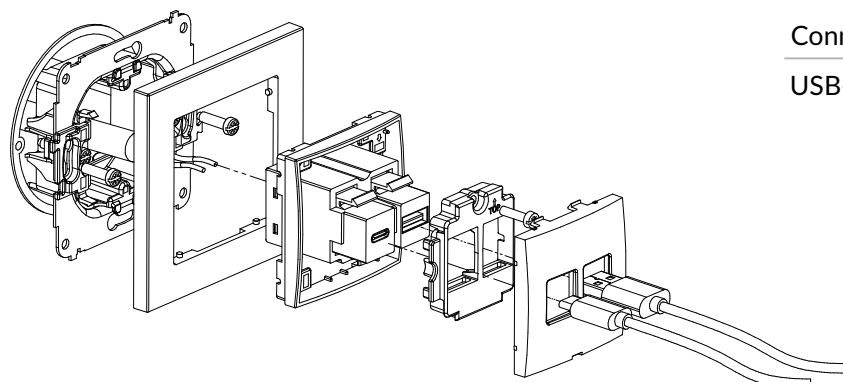

Connection type	Connection
USB-C	Screw clamps

MCUSB-8 + MR-1

Dual USB charger mechanism USB C + USB A, 20W max. + universal square plastic frame

Connection type	Connection
USB-C + USB-A	Screw clamps

MCUSBBO-8 + MR-1

Dual USB charger mechanism USB C + USB A, 20W max., without description field + universal square plastic frame

Connection type	Connection
USB-C + USB-A	Screw clamps

MGUSB-1 + MR-1

USB A-A 2.0 single socket mechanism + universal square plastic frame

Connection type	Connection
USB-A 2.0	1 x USB-A socket female

MGUSBBO-1 + MR-1

USB A-A 2.0 single socket mechanism without description field + universal square plastic frame

Connection type	Connection
USB-A 2.0	1 x USB-A socket female