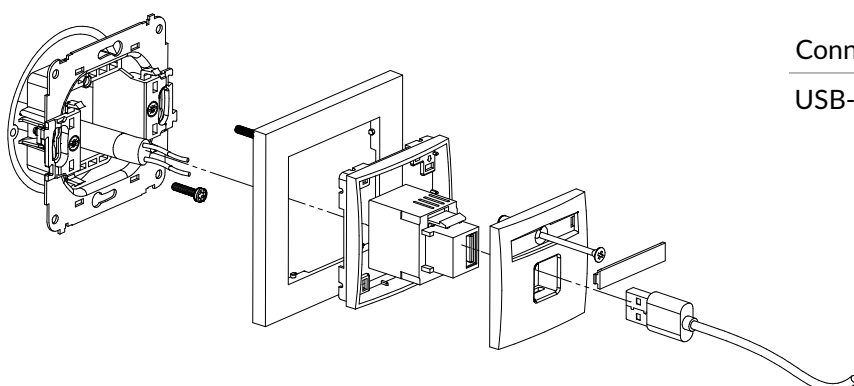

MGHKBO + MR-1

4K HDMI 2.0 single socket mechanism + single computer socket mechanism 1xRJ45, cat. 5e, 8-contact without destription field + universal square plastic frame

Connection type	Connection
HDMI, 1 x Rj45 8-kontakt	1 x HDMI socket female / Clamp penetrating insulation

MCUSB-1 + MR-1

Single USB charger mechanism USB A, 5W max., 5V, 1A + universal square plastic frame

Connection type	Connection
USB-A	Screw clamps

MCUSBBO-1 + MR-1

Single USB charger mechanism USB A, 5W max., 5V, 1A, without description field + universal square plastic frame

Connection type	Connection
USB-A	Screw clamps

MCUSB-3 + MR-1

Single USB charger mechanism USB A, 10W max., 5V, 2A + universal square plastic frame

Connection type	Connection
USB-A	Screw clamps

MCUSBBO-3 + MR-1