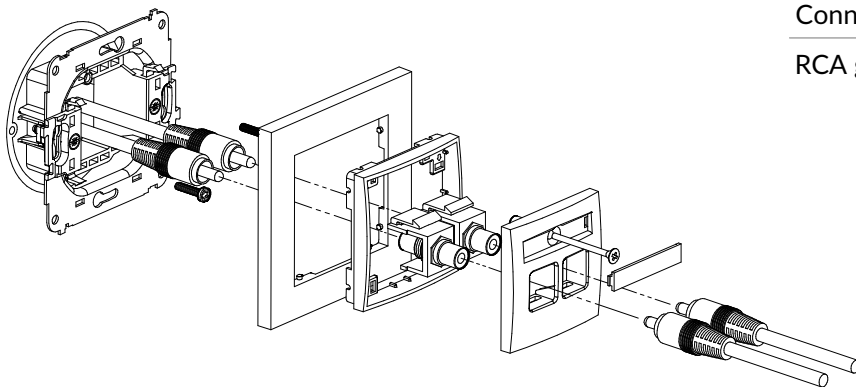

Connection type	Connection
RCA gold-plated	2 x RCA (cinch) female, white and red marker, gold plated

MGRCABO-2 + MR-1

RCA double socket (cinch type - white and red, gold-plated) mechanism without destription field + universal square plastic frame