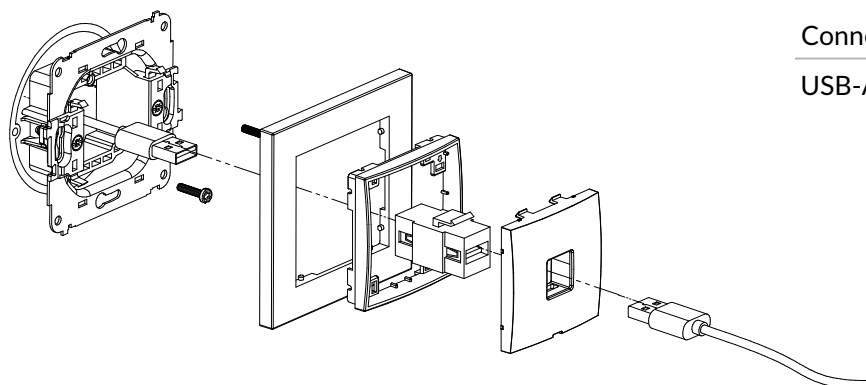

Connection type	Connection
USB-C	Screw clamps

MCUSB-8 + MR-1

Dual USB charger mechanism USB C + USB A, 20W max. + universal square plastic frame

Connection type	Connection
USB-C + USB-A	Screw clamps

MCUSBBO-8 + MR-1

Dual USB charger mechanism USB C + USB A, 20W max., without description field + universal square plastic frame

Connection type	Connection
USB-C + USB-A	Screw clamps

MGUSB-1 + MR-1

USB A-A 2.0 single socket mechanism + universal square plastic frame

Connection type	Connection
USB-A 2.0	1 x USB-A socket female

MGUSBBO-1 + MR-1

USB A-A 2.0 single socket mechanism without description field + universal square plastic frame

Connection type	Connection
USB-A 2.0	1 x USB-A socket female